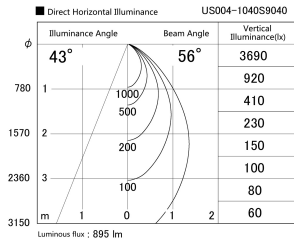

Item no. US004-1040S9040

Series Name: Spike type landscape spotlight

Installation	Spike type
Type	
Fixture wattage	10.2W
Beam angle	56 deg
Color Temp.	4000K
CRI	Ra>90
Luminous	897 lm
Body	Die-cast aluminum alloy
Body finish	N/A
Trim finish	Silver
Reflector finish	N/A
IP Rate	IP65
Light source	COB module
Input Voltage	AC220~240V
Dimming Type	Non-Dimmable
Certificate	CE, CCC
Cut Hole	N/A