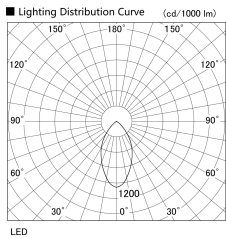

Item no. US004-1040S9040

Series Name: Spike type landscape spotlight

Installation	Spike type
Type	
Fixture wattage	10.2W
Beam angle	56 deg
Color Temp.	4000K
CRI	Ra>90
Luminous	897 lm
Body	Die-cast aluminum alloy
Body finish	N/A
Trim finish	Silver
Reflector finish	N/A
IP Rate	IP65
Light source	COB module
Input Voltage	AC220~240V
Dimming Type	Non-Dimmable
Certificate	CE, CCC
Cut Hole	N/A