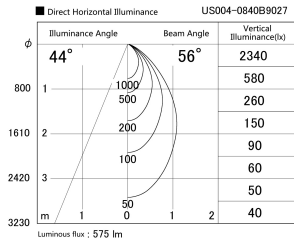

Item no. US004-0840B9027

Series Name: Spike type landscape spotlight

Installation	Spike type
Type	
Fixture wattage	7.2W
Beam angle	56 deg
Color Temp.	2700K
CRI	Ra>90
Luminous	577 lm
Body	Die-cast aluminum alloy
Body finish	N/A
Trim finish	Black
Reflector finish	N/A
IP Rate	IP65
Light source	COB module
Input Voltage	AC220~240V
Dimming Type	Non-Dimmable
Certificate	CE, CCC
Cut Hole	N/A