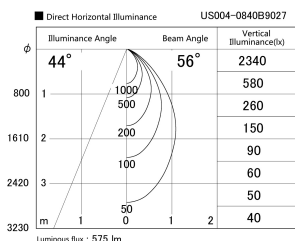

Item no. US004-0840B9027

Series Name: Spike type landscape spotlight

Installation	Spike type
Type	Spike type landscape spotlight
Fixture wattage	7.2W
Beam angle	56 deg
Color Temp.	2700K
CRI	Ra>90
Luminous	577 lm
Body	Die-cast aluminum alloy
Body finish	N/A
Trim finish	Black
Reflector finish	N/A
IP Rate	IP65
Light source	COB module
Input Voltage	AC220~240V
Dimming Type	Non-Dimmable
Certificate	CE, CCC
Cut Hole	N/A