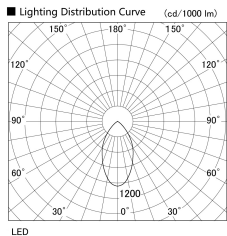

Item no. US004-0840B9027

Series Name: Spike type landscape spotlight

Installation	Spike type
Type	
Fixture wattage	7.2W
Beam angle	56 deg
Color Temp.	2700K
CRI	Ra>90
Luminous	577 lm
Body	Die-cast aluminum alloy
Body finish	N/A
Trim finish	Black
Reflector finish	N/A
IP Rate	IP65
Light source	COB module
Input Voltage	AC220~240V
Dimming Type	Non-Dimmable
Certificate	CE, CCC
Cut Hole	N/A