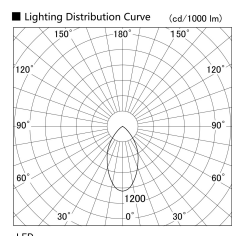

Item no. US004-0840B9027

Series Name: Spike type landscape spotlight

Installation	Spike type
Type	Spike type landscape spotlight
Fixture wattage	7.2W
Beam angle	56 deg
Color Temp.	2700K
CRI	Ra>90
Luminous	577 lm
Body	Die-cast aluminum alloy
Body finish	N/A
Trim finish	Black
Reflector finish	N/A
IP Rate	IP65
Light source	COB module
Input Voltage	AC220~240V
Dimming Type	Non-Dimmable
Certificate	CE, CCC
Cut Hole	N/A