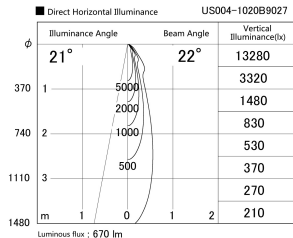

Item no. US004-1020B9027

Series Name: Spike type landscape spotlight

Installation	Spike type
Type	
Fixture wattage	10.2W
Beam angle	22 deg
Color Temp.	2700K
CRI	Ra>90
Luminous	672 lm
Body	Die-cast aluminum alloy
Body finish	N/A
Trim finish	Black
Reflector finish	N/A
IP Rate	IP65
Light source	COB module
Input Voltage	AC220~240V
Dimming Type	Non-Dimmable
Certificate	CE, CCC
Cut Hole	N/A