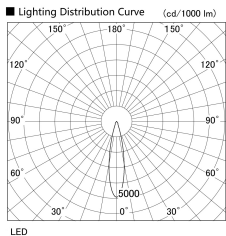

Item no. US004-1020B9027

Series Name: Spike type landscape spotlight

Installation	Spike type
Type	
Fixture wattage	10.2W
Beam angle	22 deg
Color Temp.	2700K
CRI	Ra>90
Luminous	672 lm
Body	Die-cast aluminum alloy
Body finish	N/A
Trim finish	Black
Reflector finish	N/A
IP Rate	IP65
Light source	COB module
Input Voltage	AC220~240V
Dimming Type	Non-Dimmable
Certificate	CE, CCC
Cut Hole	N/A