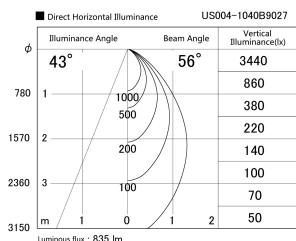

Item no. US004-1040B9027

Series Name: Spike type landscape spotlight

Installation	Spike type
Type	
Fixture wattage	10.2W
Beam angle	56 deg
Color Temp.	2700K
CRI	Ra>90
Luminous	836 lm
Body	Die-cast aluminum alloy
Body finish	N/A
Trim finish	Black
Reflector finish	N/A
IP Rate	IP65
Light source	COB module
Input Voltage	AC220~240V
Dimming Type	Non-Dimmable
Certificate	CE, CCC
Cut Hole	N/A