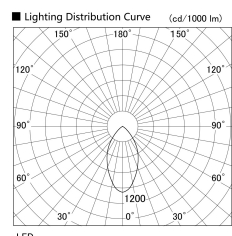

Item no. US004-1040B9027

Series Name: Spike type landscape spotlight

Installation	Spike type
Type	
Fixture wattage	10.2W
Beam angle	56 deg
Color Temp.	2700K
CRI	Ra>90
Luminous	836 lm
Body	Die-cast aluminum alloy
Body finish	N/A
Trim finish	Black
Reflector finish	N/A
IP Rate	IP65
Light source	COB module
Input Voltage	AC220~240V
Dimming Type	Non-Dimmable
Certificate	CE, CCC
Cut Hole	N/A