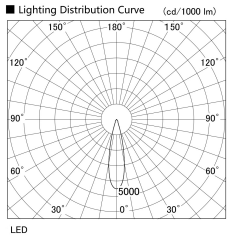

Item no. US004-0820B9030

Series Name: Spike type landscape spotlight

Installation	Spike type
Type	Spike type landscape spotlight
Fixture wattage	7.2W
Beam angle	24 deg
Color Temp.	3000K
CRI	Ra>90
Luminous	481 lm
Body	Die-cast aluminum alloy
Body finish	N/A
Trim finish	Black
Reflector finish	N/A
IP Rate	IP65
Light source	COB module
Input Voltage	AC220~240V
Dimming Type	Non-Dimmable
Certificate	CE, CCC
Cut Hole	N/A