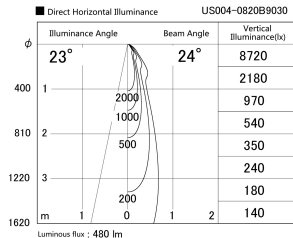

Item no. US004-0820B9030

Series Name: Spike type landscape spotlight

Installation	Spike type
Type	
Fixture wattage	7.2W
Beam angle	24 deg
Color Temp.	3000K
CRI	Ra>90
Luminous	481 lm
Body	Die-cast aluminum alloy
Body finish	N/A
Trim finish	Black
Reflector finish	N/A
IP Rate	IP65
Light source	COB module
Input Voltage	AC220~240V
Dimming Type	Non-Dimmable
Certificate	CE, CCC
Cut Hole	N/A