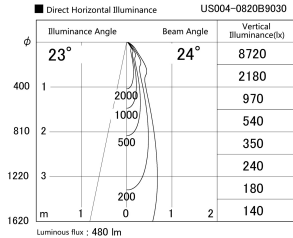

Item no. US004-0820B9030

Series Name: Spike type landscape spotlight

Installation	Spike type
Type	Spike type landscape spotlight
Fixture wattage	7.2W
Beam angle	24 deg
Color Temp.	3000K
CRI	Ra>90
Luminous	481 lm
Body	Die-cast aluminum alloy
Body finish	N/A
Trim finish	Black
Reflector finish	N/A
IP Rate	IP65
Light source	COB module
Input Voltage	AC220~240V
Dimming Type	Non-Dimmable
Certificate	CE, CCC
Cut Hole	N/A