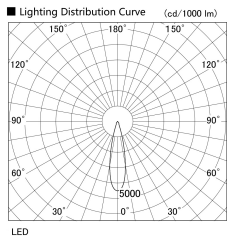

Item no. US004-0820B9030

Series Name: Spike type landscape spotlight

Installation	Spike type
Type	
Fixture wattage	7.2W
Beam angle	24 deg
Color Temp.	3000K
CRI	Ra>90
Luminous	481 lm
Body	Die-cast aluminum alloy
Body finish	N/A
Trim finish	Black
Reflector finish	N/A
IP Rate	IP65
Light source	COB module
Input Voltage	AC220~240V
Dimming Type	Non-Dimmable
Certificate	CE, CCC
Cut Hole	N/A