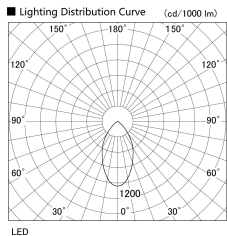

Item no. US004-0840B9030

Series Name: Spike type landscape spotlight

Installation	Spike type
Type	Spike type landscape spotlight
Fixture wattage	7.2W
Beam angle	56 deg
Color Temp.	3000K
CRI	Ra>90
Luminous	601 lm
Body	Die-cast aluminum alloy
Body finish	N/A
Trim finish	Black
Reflector finish	N/A
IP Rate	IP65
Light source	COB module
Input Voltage	AC220~240V
Dimming Type	Non-Dimmable
Certificate	CE, CCC
Cut Hole	N/A