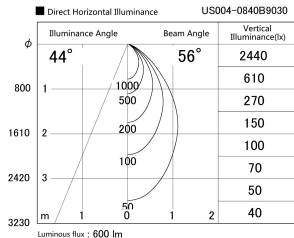

Item no. US004-0840B9030

Series Name: Spike type landscape spotlight

Installation	Spike type
Type	
Fixture wattage	7.2W
Beam angle	56 deg
Color Temp.	3000K
CRI	Ra>90
Luminous	601 lm
Body	Die-cast aluminum alloy
Body finish	N/A
Trim finish	Black
Reflector finish	N/A
IP Rate	IP65
Light source	COB module
Input Voltage	AC220~240V
Dimming Type	Non-Dimmable
Certificate	CE, CCC
Cut Hole	N/A