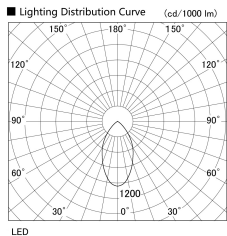

Item no. US004-0840B9030

Series Name: Spike type landscape spotlight

Installation	Spike type
Type	
Fixture wattage	7.2W
Beam angle	56 deg
Color Temp.	3000K
CRI	Ra>90
Luminous	601 lm
Body	Die-cast aluminum alloy
Body finish	N/A
Trim finish	Black
Reflector finish	N/A
IP Rate	IP65
Light source	COB module
Input Voltage	AC220~240V
Dimming Type	Non-Dimmable
Certificate	CE, CCC
Cut Hole	N/A