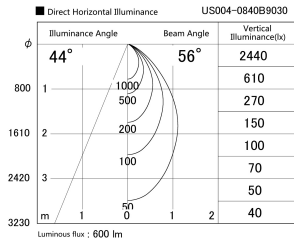

Item no. US004-0840B9030

Series Name: Spike type landscape spotlight

Installation	Spike type
Type	Spike type landscape spotlight
Fixture wattage	7.2W
Beam angle	56 deg
Color Temp.	3000K
CRI	Ra>90
Luminous	601 lm
Body	Die-cast aluminum alloy
Body finish	N/A
Trim finish	Black
Reflector finish	N/A
IP Rate	IP65
Light source	COB module
Input Voltage	AC220~240V
Dimming Type	Non-Dimmable
Certificate	CE, CCC
Cut Hole	N/A