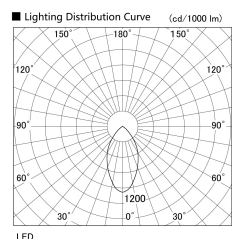

Item no. US004-1040B9030

Series Name: Spike type landscape spotlight

Installation	Spike type
Type	
Fixture wattage	10.2W
Beam angle	56 deg
Color Temp.	3000K
CRI	Ra>90
Luminous	871 lm
Body	Die-cast aluminum alloy
Body finish	N/A
Trim finish	Black
Reflector finish	N/A
IP Rate	IP65
Light source	COB module
Input Voltage	AC220~240V
Dimming Type	Non-Dimmable
Certificate	CE, CCC
Cut Hole	N/A