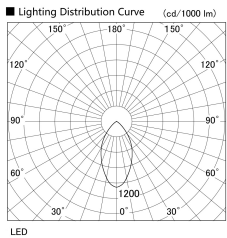

Item no. US004-1040B9030

Series Name: Spike type landscape spotlight

Installation	Spike type
Type	Spike type landscape spotlight
Fixture wattage	10.2W
Beam angle	56 deg
Color Temp.	3000K
CRI	Ra>90
Luminous	871 lm
Body	Die-cast aluminum alloy
Body finish	N/A
Trim finish	Black
Reflector finish	N/A
IP Rate	IP65
Light source	COB module
Input Voltage	AC220~240V
Dimming Type	Non-Dimmable
Certificate	CE, CCC
Cut Hole	N/A