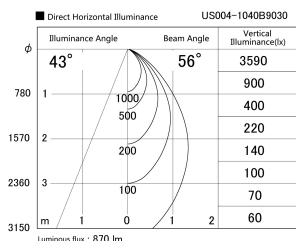

Item no. US004-1040B9030

Series Name: Spike type landscape spotlight

Installation	Spike type
Type	
Fixture wattage	10.2W
Beam angle	56 deg
Color Temp.	3000K
CRI	Ra>90
Luminous	871 lm
Body	Die-cast aluminum alloy
Body finish	N/A
Trim finish	Black
Reflector finish	N/A
IP Rate	IP65
Light source	COB module
Input Voltage	AC220~240V
Dimming Type	Non-Dimmable
Certificate	CE, CCC
Cut Hole	N/A