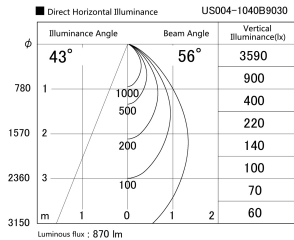

Item no. US004-1040B9030

Series Name: Spike type landscape spotlight

Installation	Spike type
Type	Spike type landscape spotlight
Fixture wattage	10.2W
Beam angle	56 deg
Color Temp.	3000K
CRI	Ra>90
Luminous	871 lm
Body	Die-cast aluminum alloy
Body finish	N/A
Trim finish	Black
Reflector finish	N/A
IP Rate	IP65
Light source	COB module
Input Voltage	AC220~240V
Dimming Type	Non-Dimmable
Certificate	CE, CCC
Cut Hole	N/A