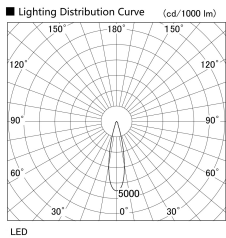

Item no. US004-0820B9035

Series Name: Spike type landscape spotlight

Installation	Spike type
Type	Spike type landscape spotlight
Fixture wattage	7.2W
Beam angle	24 deg
Color Temp.	3500K
CRI	Ra>90
Luminous	491 lm
Body	Die-cast aluminum alloy
Body finish	N/A
Trim finish	Black
Reflector finish	N/A
IP Rate	IP65
Light source	COB module
Input Voltage	AC220~240V
Dimming Type	Non-Dimmable
Certificate	CE, CCC
Cut Hole	N/A