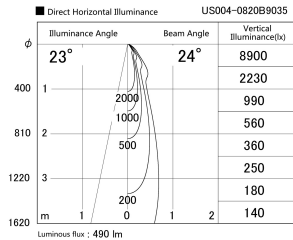

Item no. US004-0820B9035

Series Name: Spike type landscape spotlight

Installation	Spike type
Type	
Fixture wattage	7.2W
Beam angle	24 deg
Color Temp.	3500K
CRI	Ra>90
Luminous	491 lm
Body	Die-cast aluminum alloy
Body finish	N/A
Trim finish	Black
Reflector finish	N/A
IP Rate	IP65
Light source	COB module
Input Voltage	AC220~240V
Dimming Type	Non-Dimmable
Certificate	CE, CCC
Cut Hole	N/A