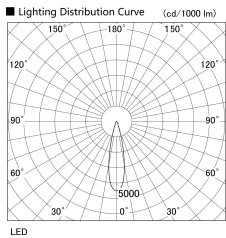

Item no. US004-0820B9035

Series Name: Spike type landscape spotlight

Installation	Spike type
Type	
Fixture wattage	7.2W
Beam angle	24 deg
Color Temp.	3500K
CRI	Ra>90
Luminous	491 lm
Body	Die-cast aluminum alloy
Body finish	N/A
Trim finish	Black
Reflector finish	N/A
IP Rate	IP65
Light source	COB module
Input Voltage	AC220~240V
Dimming Type	Non-Dimmable
Certificate	CE, CCC
Cut Hole	N/A