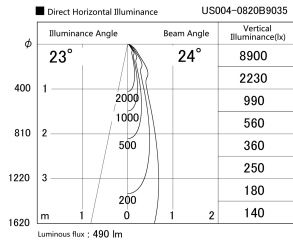

Item no. US004-0820B9035

Series Name: Spike type landscape spotlight

Installation	Spike type
Type	Spike type landscape spotlight
Fixture wattage	7.2W
Beam angle	24 deg
Color Temp.	3500K
CRI	Ra>90
Luminous	491 lm
Body	Die-cast aluminum alloy
Body finish	N/A
Trim finish	Black
Reflector finish	N/A
IP Rate	IP65
Light source	COB module
Input Voltage	AC220~240V
Dimming Type	Non-Dimmable
Certificate	CE, CCC
Cut Hole	N/A