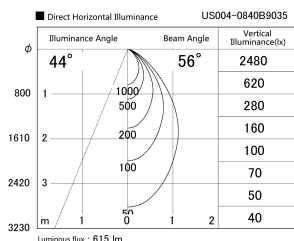

Item no. US004-0840B9035

Series Name: Spike type landscape spotlight

Installation	Spike type
Type	
Fixture wattage	7.2W
Beam angle	56 deg
Color Temp.	3500K
CRI	Ra>90
Luminous	613 lm
Body	Die-cast aluminum alloy
Body finish	N/A
Trim finish	Black
Reflector finish	N/A
IP Rate	IP65
Light source	COB module
Input Voltage	AC220~240V
Dimming Type	Non-Dimmable
Certificate	CE, CCC
Cut Hole	N/A