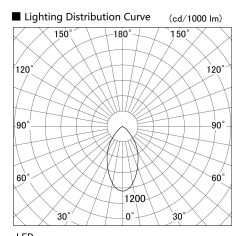

Item no. US004-0840B9035

Series Name: Spike type landscape spotlight

Installation	Spike type
Type	
Fixture wattage	7.2W
Beam angle	56 deg
Color Temp.	3500K
CRI	Ra>90
Luminous	613 lm
Body	Die-cast aluminum alloy
Body finish	N/A
Trim finish	Black
Reflector finish	N/A
IP Rate	IP65
Light source	COB module
Input Voltage	AC220~240V
Dimming Type	Non-Dimmable
Certificate	CE, CCC
Cut Hole	N/A