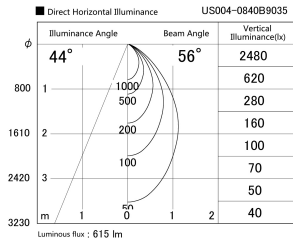

Item no. US004-0840B9035

Series Name: Spike type landscape spotlight

Installation	Spike type
Type	Spike type landscape spotlight
Fixture wattage	7.2W
Beam angle	56 deg
Color Temp.	3500K
CRI	Ra>90
Luminous	613 lm
Body	Die-cast aluminum alloy
Body finish	N/A
Trim finish	Black
Reflector finish	N/A
IP Rate	IP65
Light source	COB module
Input Voltage	AC220~240V
Dimming Type	Non-Dimmable
Certificate	CE, CCC
Cut Hole	N/A