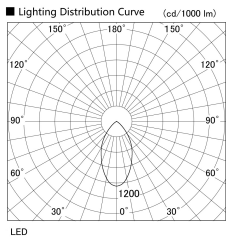

Item no. US004-0840B9035

Series Name: Spike type landscape spotlight

Installation	Spike type
Type	Spike type landscape spotlight
Fixture wattage	7.2W
Beam angle	56 deg
Color Temp.	3500K
CRI	Ra>90
Luminous	613 lm
Body	Die-cast aluminum alloy
Body finish	N/A
Trim finish	Black
Reflector finish	N/A
IP Rate	IP65
Light source	COB module
Input Voltage	AC220~240V
Dimming Type	Non-Dimmable
Certificate	CE, CCC
Cut Hole	N/A