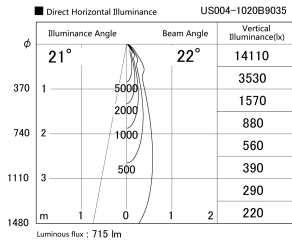

Item no. US004-1020B9035

Series Name: Spike type landscape spotlight

Installation	Spike type
Type	Spike type landscape spotlight
Fixture wattage	10.2W
Beam angle	22 deg
Color Temp.	3500K
CRI	Ra>90
Luminous	714 lm
Body	Die-cast aluminum alloy
Body finish	N/A
Trim finish	Black
Reflector finish	N/A
IP Rate	IP65
Light source	COB module
Input Voltage	AC220~240V
Dimming Type	Non-Dimmable
Certificate	CE, CCC
Cut Hole	N/A