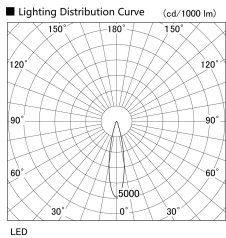

Item no. US004-1020B9035

Series Name: Spike type landscape spotlight

Installation	Spike type
Type	Spike type landscape spotlight
Fixture wattage	10.2W
Beam angle	22 deg
Color Temp.	3500K
CRI	Ra>90
Luminous	714 lm
Body	Die-cast aluminum alloy
Body finish	N/A
Trim finish	Black
Reflector finish	N/A
IP Rate	IP65
Light source	COB module
Input Voltage	AC220~240V
Dimming Type	Non-Dimmable
Certificate	CE, CCC
Cut Hole	N/A