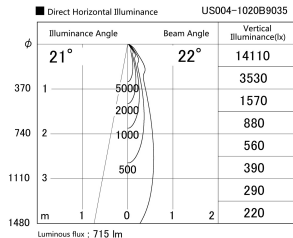

Item no. US004-1020B9035

Series Name: Spike type landscape spotlight

Installation	Spike type
Type	Spike type landscape spotlight
Fixture wattage	10.2W
Beam angle	22 deg
Color Temp.	3500K
CRI	Ra>90
Luminous	714 lm
Body	Die-cast aluminum alloy
Body finish	N/A
Trim finish	Black
Reflector finish	N/A
IP Rate	IP65
Light source	COB module
Input Voltage	AC220~240V
Dimming Type	Non-Dimmable
Certificate	CE, CCC
Cut Hole	N/A