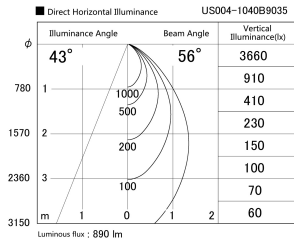

Item no. US004-1040B9035

Series Name: Spike type landscape spotlight

Installation	Spike type
Type	Spike type landscape spotlight
Fixture wattage	10.2W
Beam angle	56 deg
Color Temp.	3500K
CRI	Ra>90
Luminous	888 lm
Body	Die-cast aluminum alloy
Body finish	N/A
Trim finish	Black
Reflector finish	N/A
IP Rate	IP65
Light source	COB module
Input Voltage	AC220~240V
Dimming Type	Non-Dimmable
Certificate	CE, CCC
Cut Hole	N/A