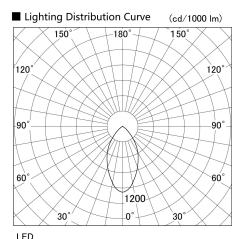

Item no. US004-1040B9035

Series Name: Spike type landscape spotlight

Installation	Spike type
Type	
Fixture wattage	10.2W
Beam angle	56 deg
Color Temp.	3500K
CRI	Ra>90
Luminous	888 lm
Body	Die-cast aluminum alloy
Body finish	N/A
Trim finish	Black
Reflector finish	N/A
IP Rate	IP65
Light source	COB module
Input Voltage	AC220~240V
Dimming Type	Non-Dimmable
Certificate	CE, CCC
Cut Hole	N/A