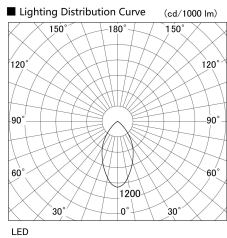

Item no. US004-1040B9035

Series Name: Spike type landscape spotlight

Installation	Spike type
Type	Spike type landscape spotlight
Fixture wattage	10.2W
Beam angle	56 deg
Color Temp.	3500K
CRI	Ra>90
Luminous	888 lm
Body	Die-cast aluminum alloy
Body finish	N/A
Trim finish	Black
Reflector finish	N/A
IP Rate	IP65
Light source	COB module
Input Voltage	AC220~240V
Dimming Type	Non-Dimmable
Certificate	CE, CCC
Cut Hole	N/A