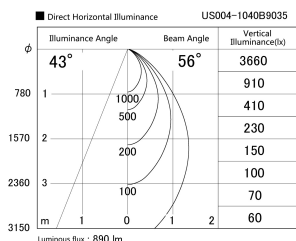

Item no. US004-1040B9035

Series Name: Spike type landscape spotlight

Installation	Spike type
Type	
Fixture wattage	10.2W
Beam angle	56 deg
Color Temp.	3500K
CRI	Ra>90
Luminous	888 lm
Body	Die-cast aluminum alloy
Body finish	N/A
Trim finish	Black
Reflector finish	N/A
IP Rate	IP65
Light source	COB module
Input Voltage	AC220~240V
Dimming Type	Non-Dimmable
Certificate	CE, CCC
Cut Hole	N/A