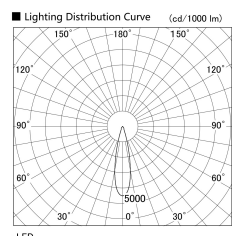

Item no. US004-0820B9040

Series Name: Spike type landscape spotlight

Installation	Spike type
Type	
Fixture wattage	7.2W
Beam angle	24 deg
Color Temp.	4000K
CRI	Ra>90
Luminous	496 lm
Body	Die-cast aluminum alloy
Body finish	N/A
Trim finish	Black
Reflector finish	N/A
IP Rate	IP65
Light source	COB module
Input Voltage	AC220~240V
Dimming Type	Non-Dimmable
Certificate	CE, CCC
Cut Hole	N/A