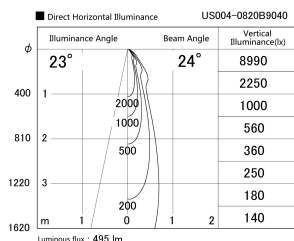

Item no. US004-0820B9040

Series Name: Spike type landscape spotlight

Installation	Spike type
Type	
Fixture wattage	7.2W
Beam angle	24 deg
Color Temp.	4000K
CRI	Ra>90
Luminous	496 lm
Body	Die-cast aluminum alloy
Body finish	N/A
Trim finish	Black
Reflector finish	N/A
IP Rate	IP65
Light source	COB module
Input Voltage	AC220~240V
Dimming Type	Non-Dimmable
Certificate	CE, CCC
Cut Hole	N/A