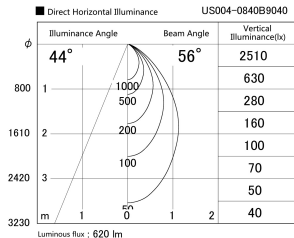

Item no. US004-0840B9040

Series Name: Spike type landscape spotlight

Installation	Spike type
Type	Spike type landscape spotlight
Fixture wattage	7.2W
Beam angle	56 deg
Color Temp.	4000K
CRI	Ra>90
Luminous	619 lm
Body	Die-cast aluminum alloy
Body finish	N/A
Trim finish	Black
Reflector finish	N/A
IP Rate	IP65
Light source	COB module
Input Voltage	AC220~240V
Dimming Type	Non-Dimmable
Certificate	CE, CCC
Cut Hole	N/A