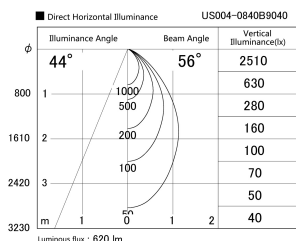

Item no. US004-0840B9040

Series Name: Spike type landscape spotlight

Installation	Spike type
Type	
Fixture wattage	7.2W
Beam angle	56 deg
Color Temp.	4000K
CRI	Ra>90
Luminous	619 lm
Body	Die-cast aluminum alloy
Body finish	N/A
Trim finish	Black
Reflector finish	N/A
IP Rate	IP65
Light source	COB module
Input Voltage	AC220~240V
Dimming Type	Non-Dimmable
Certificate	CE, CCC
Cut Hole	N/A