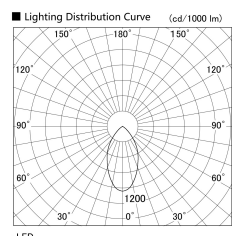

Item no. US004-0840B9040

Series Name: Spike type landscape spotlight

Installation	Spike type
Type	
Fixture wattage	7.2W
Beam angle	56 deg
Color Temp.	4000K
CRI	Ra>90
Luminous	619 lm
Body	Die-cast aluminum alloy
Body finish	N/A
Trim finish	Black
Reflector finish	N/A
IP Rate	IP65
Light source	COB module
Input Voltage	AC220~240V
Dimming Type	Non-Dimmable
Certificate	CE, CCC
Cut Hole	N/A