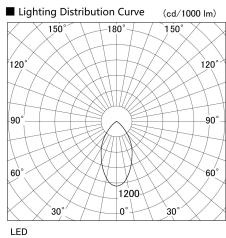

Item no. US004-0840B9040

Series Name: Spike type landscape spotlight

Installation	Spike type
Type	Spike type landscape spotlight
Fixture wattage	7.2W
Beam angle	56 deg
Color Temp.	4000K
CRI	Ra>90
Luminous	619 lm
Body	Die-cast aluminum alloy
Body finish	N/A
Trim finish	Black
Reflector finish	N/A
IP Rate	IP65
Light source	COB module
Input Voltage	AC220~240V
Dimming Type	Non-Dimmable
Certificate	CE, CCC
Cut Hole	N/A