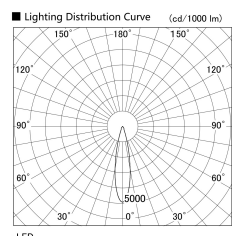

Item no. US004-1020B9040

Series Name: Spike type landscape spotlight

Installation	Spike type
Type	Spike type landscape spotlight
Fixture wattage	10.2W
Beam angle	22 deg
Color Temp.	4000K
CRI	Ra>90
Luminous	721 lm
Body	Die-cast aluminum alloy
Body finish	N/A
Trim finish	Black
Reflector finish	N/A
IP Rate	IP65
Light source	COB module
Input Voltage	AC220~240V
Dimming Type	Non-Dimmable
Certificate	CE, CCC
Cut Hole	N/A