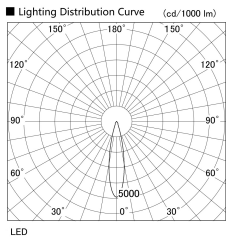

Item no. US004-1020B9040

Series Name: Spike type landscape spotlight

Installation	Spike type
Type	Spike type landscape spotlight
Fixture wattage	10.2W
Beam angle	22 deg
Color Temp.	4000K
CRI	Ra>90
Luminous	721 lm
Body	Die-cast aluminum alloy
Body finish	N/A
Trim finish	Black
Reflector finish	N/A
IP Rate	IP65
Light source	COB module
Input Voltage	AC220~240V
Dimming Type	Non-Dimmable
Certificate	CE, CCC
Cut Hole	N/A