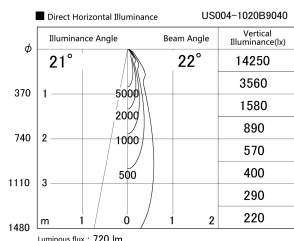

Item no. US004-1020B9040

Series Name: Spike type landscape spotlight

Installation	Spike type
Type	Spike type landscape spotlight
Fixture wattage	10.2W
Beam angle	22 deg
Color Temp.	4000K
CRI	Ra>90
Luminous	721 lm
Body	Die-cast aluminum alloy
Body finish	N/A
Trim finish	Black
Reflector finish	N/A
IP Rate	IP65
Light source	COB module
Input Voltage	AC220~240V
Dimming Type	Non-Dimmable
Certificate	CE, CCC
Cut Hole	N/A