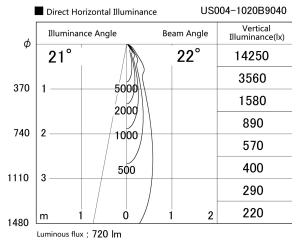

Item no. US004-1020B9040

Series Name: Spike type landscape spotlight

Installation	Spike type
Type	Spike type landscape spotlight
Fixture wattage	10.2W
Beam angle	22 deg
Color Temp.	4000K
CRI	Ra>90
Luminous	721 lm
Body	Die-cast aluminum alloy
Body finish	N/A
Trim finish	Black
Reflector finish	N/A
IP Rate	IP65
Light source	COB module
Input Voltage	AC220~240V
Dimming Type	Non-Dimmable
Certificate	CE, CCC
Cut Hole	N/A