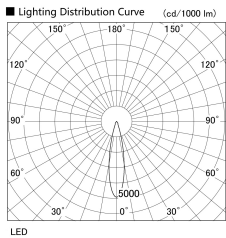

Item no. US004-1020B9040

Series Name: Spike type landscape spotlight

Installation	Spike type
Type	
Fixture wattage	10.2W
Beam angle	22 deg
Color Temp.	4000K
CRI	Ra>90
Luminous	721 lm
Body	Die-cast aluminum alloy
Body finish	N/A
Trim finish	Black
Reflector finish	N/A
IP Rate	IP65
Light source	COB module
Input Voltage	AC220~240V
Dimming Type	Non-Dimmable
Certificate	CE, CCC
Cut Hole	N/A