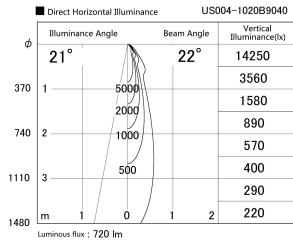

Item no. US004-1020B9040

Series Name: Spike type landscape spotlight

Installation	Spike type
Type	
Fixture wattage	10.2W
Beam angle	22 deg
Color Temp.	4000K
CRI	Ra>90
Luminous	721 lm
Body	Die-cast aluminum alloy
Body finish	N/A
Trim finish	Black
Reflector finish	N/A
IP Rate	IP65
Light source	COB module
Input Voltage	AC220~240V
Dimming Type	Non-Dimmable
Certificate	CE, CCC
Cut Hole	N/A