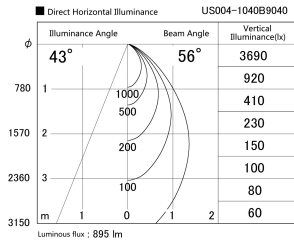

Item no. US004-1040B9040

Series Name: Spike type landscape spotlight

Installation	Spike type
Type	Spike type landscape spotlight
Fixture wattage	10.2W
Beam angle	56 deg
Color Temp.	4000K
CRI	Ra>90
Luminous	897 lm
Body	Die-cast aluminum alloy
Body finish	N/A
Trim finish	Black
Reflector finish	N/A
IP Rate	IP65
Light source	COB module
Input Voltage	AC220~240V
Dimming Type	Non-Dimmable
Certificate	CE, CCC
Cut Hole	N/A