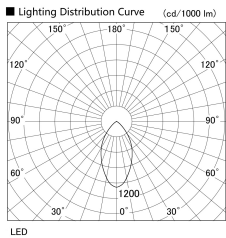

Item no. US004-1040B9040

Series Name: Spike type landscape spotlight

Installation	Spike type
Type	Spike type landscape spotlight
Fixture wattage	10.2W
Beam angle	56 deg
Color Temp.	4000K
CRI	Ra>90
Luminous	897 lm
Body	Die-cast aluminum alloy
Body finish	N/A
Trim finish	Black
Reflector finish	N/A
IP Rate	IP65
Light source	COB module
Input Voltage	AC220~240V
Dimming Type	Non-Dimmable
Certificate	CE, CCC
Cut Hole	N/A