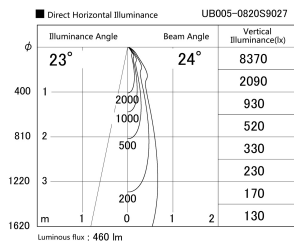

Item no. UB005-0820S9027

Series Name: Bracket type landscape spotlight

Installation	Bracket type
Type	
Fixture wattage	7.2W
Beam angle	24 deg
Color Temp.	2700K
CRI	Ra>90
Luminous	462 lm
Body	Die-cast aluminum alloy
Body finish	N/A
Trim finish	Silver
Reflector finish	N/A
IP Rate	IP65
Light source	COB module
Input Voltage	AC220~240V
Dimming Type	Non-Dimmable
Certificate	CE, CCC
Cut Hole	N/A