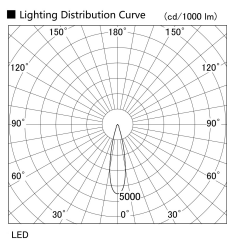

Item no. UB005-0820S9027

Series Name: Bracket type landscape spotlight

Installation	Bracket type
Type	
Fixture wattage	7.2W
Beam angle	24 deg
Color Temp.	2700K
CRI	Ra>90
Luminous	462 lm
Body	Die-cast aluminum alloy
Body finish	N/A
Trim finish	Silver
Reflector finish	N/A
IP Rate	IP65
Light source	COB module
Input Voltage	AC220~240V
Dimming Type	Non-Dimmable
Certificate	CE, CCC
Cut Hole	N/A