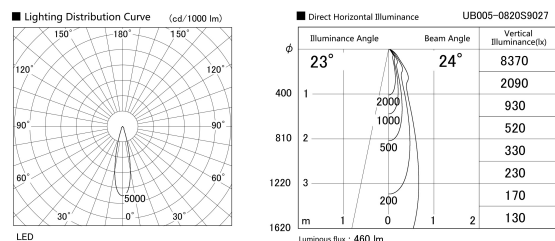

Item no. UB005-0820S9027

Series Name: Bracket type landscape spotlight

Installation	Bracket type
Type	Bracket type landscape spotlight
Fixture wattage	7.2W
Beam angle	24 deg
Color Temp.	2700K
CRI	Ra>90
Luminous	462 lm
Body	Die-cast aluminum alloy
Body finish	N/A
Trim finish	Silver
Reflector finish	N/A
IP Rate	IP65
Light source	COB module
Input Voltage	AC220~240V
Dimming Type	Non-Dimmable
Certificate	CE, CCC
Cut Hole	N/A