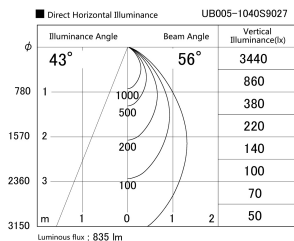

Item no. UB005-1040S9027

Series Name: Bracket type landscape spotlight

Installation	Bracket type
Type	
Fixture wattage	10.2W
Beam angle	56 deg
Color Temp.	2700K
CRI	Ra>90
Luminous	836 lm
Body	Die-cast aluminum alloy
Body finish	N/A
Trim finish	Silver
Reflector finish	N/A
IP Rate	IP65
Light source	COB module
Input Voltage	AC220~240V
Dimming Type	Non-Dimmable
Certificate	CE, CCC
Cut Hole	N/A