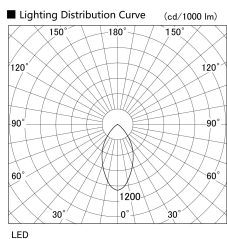

Item no. UB005-1040S9027

Series Name: Bracket type landscape spotlight

Installation	Bracket type
Type	
Fixture wattage	10.2W
Beam angle	56 deg
Color Temp.	2700K
CRI	Ra>90
Luminous	836 lm
Body	Die-cast aluminum alloy
Body finish	N/A
Trim finish	Silver
Reflector finish	N/A
IP Rate	IP65
Light source	COB module
Input Voltage	AC220~240V
Dimming Type	Non-Dimmable
Certificate	CE, CCC
Cut Hole	N/A