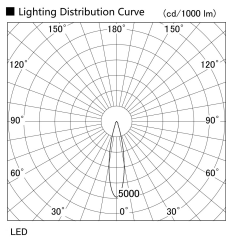

Item no. UB005-1020S9030

Series Name: Bracket type landscape spotlight

Installation Type	Bracket type
Fixture wattage	10.2W
Beam angle	22 deg
Color Temp.	3000K
CRI	Ra>90
Luminous	700 lm
Body	Die-cast aluminum alloy
Body finish	N/A
Trim finish	Silver
Reflector finish	N/A
IP Rate	IP65
Light source	COB module
Input Voltage	AC220~240V
Dimming Type	Non-Dimmable
Certificate	CE, CCC
Cut Hole	N/A