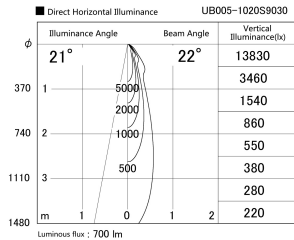

Item no. UB005-1020S9030

Series Name: Bracket type landscape spotlight

Installation Type	Bracket type
Fixture wattage	10.2W
Beam angle	22 deg
Color Temp.	3000K
CRI	Ra>90
Luminous	700 lm
Body	Die-cast aluminum alloy
Body finish	N/A
Trim finish	Silver
Reflector finish	N/A
IP Rate	IP65
Light source	COB module
Input Voltage	AC220~240V
Dimming Type	Non-Dimmable
Certificate	CE, CCC
Cut Hole	N/A