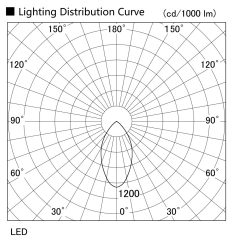

Item no. UB005-1040S9030

Series Name: Bracket type landscape spotlight

Installation	Bracket type
Type	Bracket type landscape spotlight
Fixture wattage	10.2W
Beam angle	56 deg
Color Temp.	3000K
CRI	Ra>90
Luminous	871 lm
Body	Die-cast aluminum alloy
Body finish	N/A
Trim finish	Silver
Reflector finish	N/A
IP Rate	IP65
Light source	COB module
Input Voltage	AC220~240V
Dimming Type	Non-Dimmable
Certificate	CE, CCC
Cut Hole	N/A