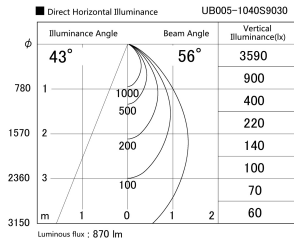

Item no. UB005-1040S9030

Series Name: Bracket type landscape spotlight

Installation	Bracket type
Type	Bracket type landscape spotlight
Fixture wattage	10.2W
Beam angle	56 deg
Color Temp.	3000K
CRI	Ra>90
Luminous	871 lm
Body	Die-cast aluminum alloy
Body finish	N/A
Trim finish	Silver
Reflector finish	N/A
IP Rate	IP65
Light source	COB module
Input Voltage	AC220~240V
Dimming Type	Non-Dimmable
Certificate	CE, CCC
Cut Hole	N/A