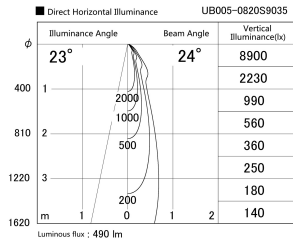

Item no. UB005-0820S9035

Series Name: Bracket type landscape spotlight

| | |
|------------------|----------------------------------|
| Installation | Bracket type |
| Type | Bracket type landscape spotlight |
| Fixture wattage | 7.2W |
| Beam angle | 24 deg |
| Color Temp. | 3500K |
| CRI | Ra>90 |
| Luminous | 491 lm |
| Body | Die-cast aluminum alloy |
| Body finish | N/A |
| Trim finish | Silver |
| Reflector finish | N/A |
| IP Rate | IP65 |
| Light source | COB module |
| Input Voltage | AC220~240V |
| Dimming Type | Non-Dimmable |
| Certificate | CE, CCC |
| Cut Hole | N/A |