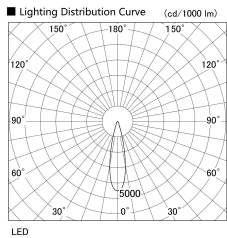

Item no. UB005-0820S9035

Series Name: Bracket type landscape spotlight

| | |
|------------------|----------------------------------|
| Installation | Bracket type |
| Type | Bracket type landscape spotlight |
| Fixture wattage | 7.2W |
| Beam angle | 24 deg |
| Color Temp. | 3500K |
| CRI | Ra>90 |
| Luminous | 491 lm |
| Body | Die-cast aluminum alloy |
| Body finish | N/A |
| Trim finish | Silver |
| Reflector finish | N/A |
| IP Rate | IP65 |
| Light source | COB module |
| Input Voltage | AC220~240V |
| Dimming Type | Non-Dimmable |
| Certificate | CE, CCC |
| Cut Hole | N/A |