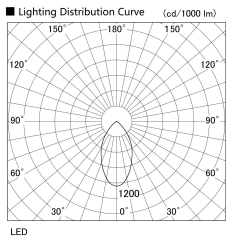

Item no. UB005-0840S9035

Series Name: Bracket type landscape spotlight

Installation	Bracket type
Type	
Fixture wattage	7.2W
Beam angle	56 deg
Color Temp.	3500K
CRI	Ra>90
Luminous	613 lm
Body	Die-cast aluminum alloy
Body finish	N/A
Trim finish	Silver
Reflector finish	N/A
IP Rate	IP65
Light source	COB module
Input Voltage	AC220~240V
Dimming Type	Non-Dimmable
Certificate	CE, CCC
Cut Hole	N/A