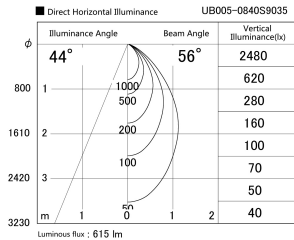

Item no. UB005-0840S9035

Series Name: Bracket type landscape spotlight

Installation	Bracket type
Type	
Fixture wattage	7.2W
Beam angle	56 deg
Color Temp.	3500K
CRI	Ra>90
Luminous	613 lm
Body	Die-cast aluminum alloy
Body finish	N/A
Trim finish	Silver
Reflector finish	N/A
IP Rate	IP65
Light source	COB module
Input Voltage	AC220~240V
Dimming Type	Non-Dimmable
Certificate	CE, CCC
Cut Hole	N/A