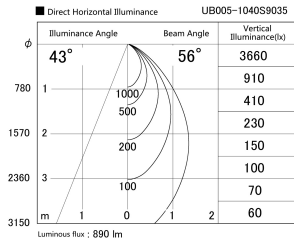

Item no. UB005-1040S9035

Series Name: Bracket type landscape spotlight

Installation	Bracket type
Type	
Fixture wattage	10.2W
Beam angle	56 deg
Color Temp.	3500K
CRI	Ra>90
Luminous	888 lm
Body	Die-cast aluminum alloy
Body finish	N/A
Trim finish	Silver
Reflector finish	N/A
IP Rate	IP65
Light source	COB module
Input Voltage	AC220~240V
Dimming Type	Non-Dimmable
Certificate	CE, CCC
Cut Hole	N/A