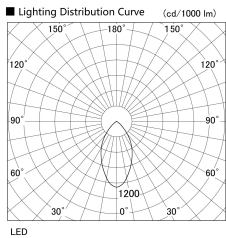

Item no. UB005-1040S9035

Series Name: Bracket type landscape spotlight

Installation	Bracket type
Type	
Fixture wattage	10.2W
Beam angle	56 deg
Color Temp.	3500K
CRI	Ra>90
Luminous	888 lm
Body	Die-cast aluminum alloy
Body finish	N/A
Trim finish	Silver
Reflector finish	N/A
IP Rate	IP65
Light source	COB module
Input Voltage	AC220~240V
Dimming Type	Non-Dimmable
Certificate	CE, CCC
Cut Hole	N/A