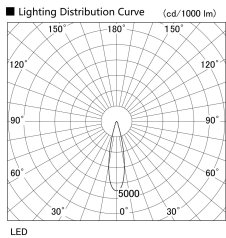

Item no. UB005-0820S9040

Series Name: Bracket type landscape spotlight

Installation	Bracket type
Type	Bracket type landscape spotlight
Fixture wattage	7.2W
Beam angle	24 deg
Color Temp.	4000K
CRI	Ra>90
Luminous	496 lm
Body	Die-cast aluminum alloy
Body finish	N/A
Trim finish	Silver
Reflector finish	N/A
IP Rate	IP65
Light source	COB module
Input Voltage	AC220~240V
Dimming Type	Non-Dimmable
Certificate	CE, CCC
Cut Hole	N/A