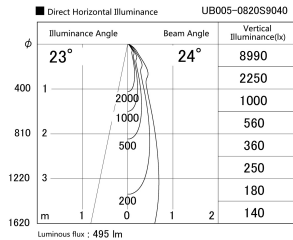

Item no. UB005-0820S9040

Series Name: Bracket type landscape spotlight

Installation	Bracket type
Type	Bracket type landscape spotlight
Fixture wattage	7.2W
Beam angle	24 deg
Color Temp.	4000K
CRI	Ra>90
Luminous	496 lm
Body	Die-cast aluminum alloy
Body finish	N/A
Trim finish	Silver
Reflector finish	N/A
IP Rate	IP65
Light source	COB module
Input Voltage	AC220~240V
Dimming Type	Non-Dimmable
Certificate	CE, CCC
Cut Hole	N/A