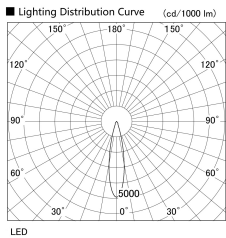

Item no. UB005-1020S9050

Series Name: Bracket type landscape spotlight

Installation	Bracket type
Type	Bracket type landscape spotlight
Fixture wattage	10.2W
Beam angle	22 deg
Color Temp.	5000K
CRI	Ra>90
Luminous	730 lm
Body	Die-cast aluminum alloy
Body finish	N/A
Trim finish	Silver
Reflector finish	N/A
IP Rate	IP65
Light source	COB module
Input Voltage	AC220~240V
Dimming Type	Non-Dimmable
Certificate	CE, CCC
Cut Hole	N/A