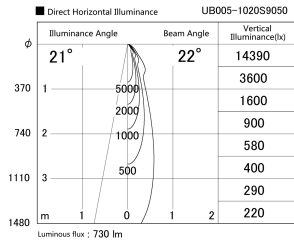

Item no. UB005-1020S9050

Series Name: Bracket type landscape spotlight

Installation	Bracket type
Type	Bracket type landscape spotlight
Fixture wattage	10.2W
Beam angle	22 deg
Color Temp.	5000K
CRI	Ra>90
Luminous	730 lm
Body	Die-cast aluminum alloy
Body finish	N/A
Trim finish	Silver
Reflector finish	N/A
IP Rate	IP65
Light source	COB module
Input Voltage	AC220~240V
Dimming Type	Non-Dimmable
Certificate	CE, CCC
Cut Hole	N/A