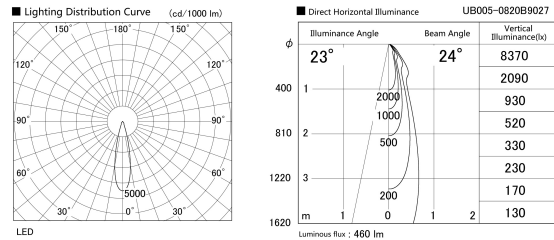

Item no. UB005-0820B9027

Series Name: Bracket type landscape spotlight

Installation Type	Bracket type
Fixture wattage	7.2W
Beam angle	24 deg
Color Temp.	2700K
CRI	Ra>90
Luminous	462 lm
Body	Die-cast aluminum alloy
Body finish	N/A
Trim finish	Black
Reflector finish	N/A
IP Rate	IP65
Light source	COB module
Input Voltage	AC220~240V
Dimming Type	Non-Dimmable
Certificate	CE, CCC
Cut Hole	N/A