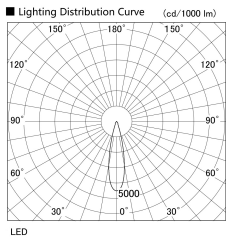

Item no. UB005-0820B9027

Series Name: Bracket type landscape spotlight

Installation	Bracket type
Type	Bracket type landscape spotlight
Fixture wattage	7.2W
Beam angle	24 deg
Color Temp.	2700K
CRI	Ra>90
Luminous	462 lm
Body	Die-cast aluminum alloy
Body finish	N/A
Trim finish	Black
Reflector finish	N/A
IP Rate	IP65
Light source	COB module
Input Voltage	AC220~240V
Dimming Type	Non-Dimmable
Certificate	CE, CCC
Cut Hole	N/A