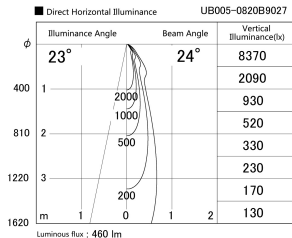

Item no. UB005-0820B9027

Series Name: Bracket type landscape spotlight

Installation	Bracket type
Type	Bracket type landscape spotlight
Fixture wattage	7.2W
Beam angle	24 deg
Color Temp.	2700K
CRI	Ra>90
Luminous	462 lm
Body	Die-cast aluminum alloy
Body finish	N/A
Trim finish	Black
Reflector finish	N/A
IP Rate	IP65
Light source	COB module
Input Voltage	AC220~240V
Dimming Type	Non-Dimmable
Certificate	CE, CCC
Cut Hole	N/A