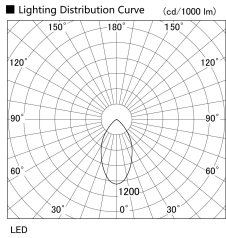

Item no. UB005-0840B9027

Series Name: Bracket type landscape spotlight

| | |
|------------------|----------------------------------|
| Installation | Bracket type |
| Type | Bracket type landscape spotlight |
| Fixture wattage | 7.2W |
| Beam angle | 56 deg |
| Color Temp. | 2700K |
| CRI | Ra>90 |
| Luminous | 577 lm |
| Body | Die-cast aluminum alloy |
| Body finish | N/A |
| Trim finish | Black |
| Reflector finish | N/A |
| IP Rate | IP65 |
| Light source | COB module |
| Input Voltage | AC220~240V |
| Dimming Type | Non-Dimmable |
| Certificate | CE, CCC |
| Cut Hole | N/A |