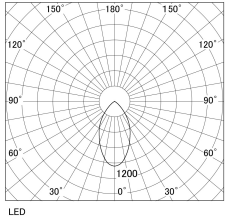

Item no. UB005-0840B9027

Series Name: Bracket type landscape spotlight

■ Lighting Distribution Curve (cd/1000 lm)