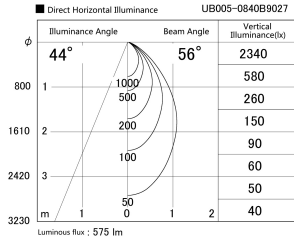

Item no. UB005-0840B9027

Series Name: Bracket type landscape spotlight

| | |
|------------------|----------------------------------|
| Installation | Bracket type |
| Type | Bracket type landscape spotlight |
| Fixture wattage | 7.2W |
| Beam angle | 56 deg |
| Color Temp. | 2700K |
| CRI | Ra>90 |
| Luminous | 577 lm |
| Body | Die-cast aluminum alloy |
| Body finish | N/A |
| Trim finish | Black |
| Reflector finish | N/A |
| IP Rate | IP65 |
| Light source | COB module |
| Input Voltage | AC220~240V |
| Dimming Type | Non-Dimmable |
| Certificate | CE, CCC |
| Cut Hole | N/A |