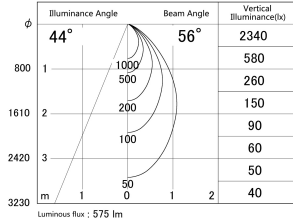

Item no. UB005-0840B9027

Series Name: Bracket type landscape spotlight

■ Lighting Distribution Curve (cd/1000 lm)