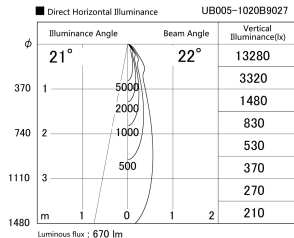

Item no. UB005-1020B9027

Series Name: Bracket type landscape spotlight

Installation	Bracket type
Type	Bracket type landscape spotlight
Fixture wattage	10.2W
Beam angle	22 deg
Color Temp.	2700K
CRI	Ra>90
Luminous	672 lm
Body	Die-cast aluminum alloy
Body finish	N/A
Trim finish	Black
Reflector finish	N/A
IP Rate	IP65
Light source	COB module
Input Voltage	AC220~240V
Dimming Type	Non-Dimmable
Certificate	CE, CCC
Cut Hole	N/A