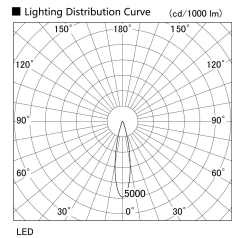

Item no. UB005-1020B9027

Series Name: Bracket type landscape spotlight

Installation	Bracket type
Type	Bracket type landscape spotlight
Fixture wattage	10.2W
Beam angle	22 deg
Color Temp.	2700K
CRI	Ra>90
Luminous	672 lm
Body	Die-cast aluminum alloy
Body finish	N/A
Trim finish	Black
Reflector finish	N/A
IP Rate	IP65
Light source	COB module
Input Voltage	AC220~240V
Dimming Type	Non-Dimmable
Certificate	CE, CCC
Cut Hole	N/A