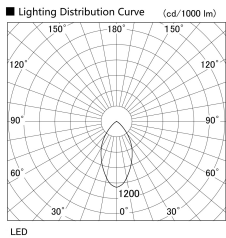

Item no. UB005-1040B9027

Series Name: Bracket type landscape spotlight

Installation Type	Bracket type
Fixture wattage	10.2W
Beam angle	56 deg
Color Temp.	2700K
CRI	Ra>90
Luminous	836 lm
Body	Die-cast aluminum alloy
Body finish	N/A
Trim finish	Black
Reflector finish	N/A
IP Rate	IP65
Light source	COB module
Input Voltage	AC220~240V
Dimming Type	Non-Dimmable
Certificate	CE, CCC
Cut Hole	N/A