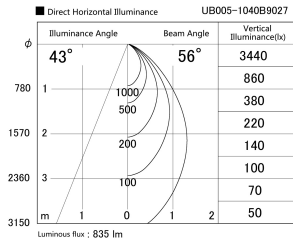

Item no. UB005-1040B9027

Series Name: Bracket type landscape spotlight

Installation Type	Bracket type
Fixture wattage	10.2W
Beam angle	56 deg
Color Temp.	2700K
CRI	Ra>90
Luminous	836 lm
Body	Die-cast aluminum alloy
Body finish	N/A
Trim finish	Black
Reflector finish	N/A
IP Rate	IP65
Light source	COB module
Input Voltage	AC220~240V
Dimming Type	Non-Dimmable
Certificate	CE, CCC
Cut Hole	N/A