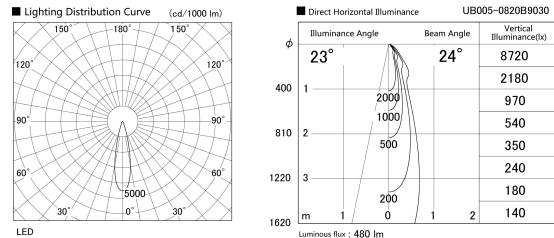

Item no. UB005-0820B9030

Series Name: Bracket type landscape spotlight

Installation	Bracket type
Type	
Fixture wattage	7.2W
Beam angle	24 deg
Color Temp.	3000K
CRI	Ra>90
Luminous	481 lm
Body	Die-cast aluminum alloy
Body finish	N/A
Trim finish	Black
Reflector finish	N/A
IP Rate	IP65
Light source	COB module
Input Voltage	AC220~240V
Dimming Type	Non-Dimmable
Certificate	CE, CCC
Cut Hole	N/A