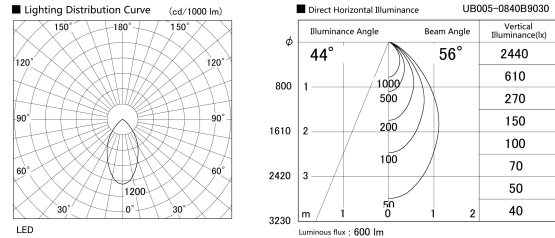

Item no. UB005-0840B9030

Series Name: Bracket type landscape spotlight

Installation Type	Bracket type landscape spotlight
Fixture wattage	7.2W
Beam angle	56 deg
Color Temp.	3000K
CRI	Ra>90
Luminous	601 lm
Body	Die-cast aluminum alloy
Body finish	N/A
Trim finish	Black
Reflector finish	N/A
IP Rate	IP65
Light source	COB module
Input Voltage	AC220~240V
Dimming Type	Non-Dimmable
Certificate	CE, CCC
Cut Hole	N/A