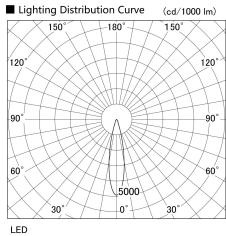

Item no. UB005-1020B9030

Series Name: Bracket type landscape spotlight

|                  |                                  |
|------------------|----------------------------------|
| Installation     | Bracket type                     |
| Type             | Bracket type landscape spotlight |
| Fixture wattage  | 10.2W                            |
| Beam angle       | 22 deg                           |
| Color Temp.      | 3000K                            |
| CRI              | Ra>90                            |
| Luminous         | 700 lm                           |
| Body             | Die-cast aluminum alloy          |
| Body finish      | N/A                              |
| Trim finish      | Black                            |
| Reflector finish | N/A                              |
| IP Rate          | IP65                             |
| Light source     | COB module                       |
| Input Voltage    | AC220~240V                       |
| Dimming Type     | Non-Dimmable                     |
| Certificate      | CE, CCC                          |
| Cut Hole         | N/A                              |