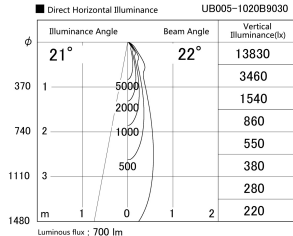

Item no. UB005-1020B9030

Series Name: Bracket type landscape spotlight

|                  |                                  |
|------------------|----------------------------------|
| Installation     | Bracket type                     |
| Type             | Bracket type landscape spotlight |
| Fixture wattage  | 10.2W                            |
| Beam angle       | 22 deg                           |
| Color Temp.      | 3000K                            |
| CRI              | Ra>90                            |
| Luminous         | 700 lm                           |
| Body             | Die-cast aluminum alloy          |
| Body finish      | N/A                              |
| Trim finish      | Black                            |
| Reflector finish | N/A                              |
| IP Rate          | IP65                             |
| Light source     | COB module                       |
| Input Voltage    | AC220~240V                       |
| Dimming Type     | Non-Dimmable                     |
| Certificate      | CE, CCC                          |
| Cut Hole         | N/A                              |