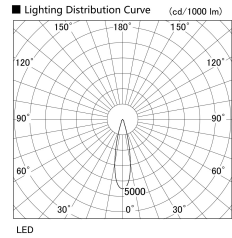

Item no. UB005-0820B9035

Series Name: Bracket type landscape spotlight

Installation	Bracket type
Type	Bracket type landscape spotlight
Fixture wattage	7.2W
Beam angle	24 deg
Color Temp.	3500K
CRI	Ra>90
Luminous	491 lm
Body	Die-cast aluminum alloy
Body finish	N/A
Trim finish	Black
Reflector finish	N/A
IP Rate	IP65
Light source	COB module
Input Voltage	AC220~240V
Dimming Type	Non-Dimmable
Certificate	CE, CCC
Cut Hole	N/A