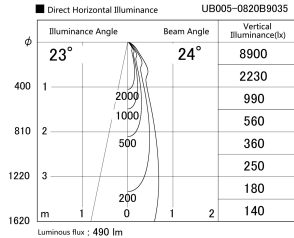

Item no. UB005-0820B9035

Series Name: Bracket type landscape spotlight

Installation	Bracket type
Type	Bracket type landscape spotlight
Fixture wattage	7.2W
Beam angle	24 deg
Color Temp.	3500K
CRI	Ra>90
Luminous	491 lm
Body	Die-cast aluminum alloy
Body finish	N/A
Trim finish	Black
Reflector finish	N/A
IP Rate	IP65
Light source	COB module
Input Voltage	AC220~240V
Dimming Type	Non-Dimmable
Certificate	CE, CCC
Cut Hole	N/A