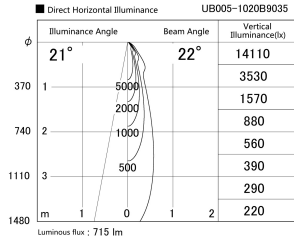

Item no. UB005-1020B9035

Series Name: Bracket type landscape spotlight

Installation	Bracket type
Type	Bracket type landscape spotlight
Fixture wattage	10.2W
Beam angle	22 deg
Color Temp.	3500K
CRI	Ra>90
Luminous	714 lm
Body	Die-cast aluminum alloy
Body finish	N/A
Trim finish	Black
Reflector finish	N/A
IP Rate	IP65
Light source	COB module
Input Voltage	AC220~240V
Dimming Type	Non-Dimmable
Certificate	CE, CCC
Cut Hole	N/A