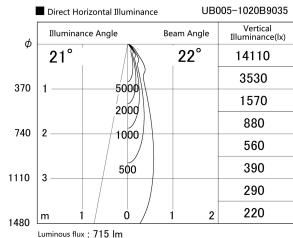

Item no. UB005-1020B9035

Series Name: Bracket type landscape spotlight

Installation Type	Bracket type
Fixture wattage	10.2W
Beam angle	22 deg
Color Temp.	3500K
CRI	Ra>90
Luminous	714 lm
Body	Die-cast aluminum alloy
Body finish	N/A
Trim finish	Black
Reflector finish	N/A
IP Rate	IP65
Light source	COB module
Input Voltage	AC220~240V
Dimming Type	Non-Dimmable
Certificate	CE, CCC
Cut Hole	N/A