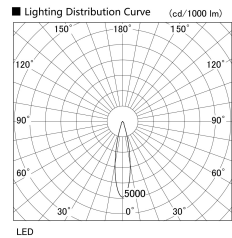

Item no. UB005-1020B9035

Series Name: Bracket type landscape spotlight

Installation Type	Bracket type
Fixture wattage	10.2W
Beam angle	22 deg
Color Temp.	3500K
CRI	Ra>90
Luminous	714 lm
Body	Die-cast aluminum alloy
Body finish	N/A
Trim finish	Black
Reflector finish	N/A
IP Rate	IP65
Light source	COB module
Input Voltage	AC220~240V
Dimming Type	Non-Dimmable
Certificate	CE, CCC
Cut Hole	N/A