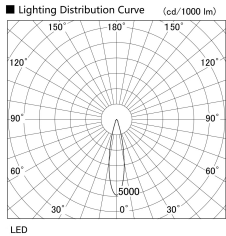

Item no. UB005-1020B9035

Series Name: Bracket type landscape spotlight

Installation	Bracket type
Type	Bracket type landscape spotlight
Fixture wattage	10.2W
Beam angle	22 deg
Color Temp.	3500K
CRI	Ra>90
Luminous	714 lm
Body	Die-cast aluminum alloy
Body finish	N/A
Trim finish	Black
Reflector finish	N/A
IP Rate	IP65
Light source	COB module
Input Voltage	AC220~240V
Dimming Type	Non-Dimmable
Certificate	CE, CCC
Cut Hole	N/A