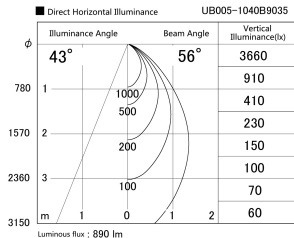

Item no. UB005-1040B9035

Series Name: Bracket type landscape spotlight

Installation	Bracket type
Type	
Fixture wattage	10.2W
Beam angle	56 deg
Color Temp.	3500K
CRI	Ra>90
Luminous	888 lm
Body	Die-cast aluminum alloy
Body finish	N/A
Trim finish	Black
Reflector finish	N/A
IP Rate	IP65
Light source	COB module
Input Voltage	AC220~240V
Dimming Type	Non-Dimmable
Certificate	CE, CCC
Cut Hole	N/A