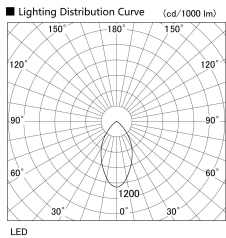

Item no. UB005-1040B9035

Series Name: Bracket type landscape spotlight

Installation	Bracket type
Type	
Fixture wattage	10.2W
Beam angle	56 deg
Color Temp.	3500K
CRI	Ra>90
Luminous	888 lm
Body	Die-cast aluminum alloy
Body finish	N/A
Trim finish	Black
Reflector finish	N/A
IP Rate	IP65
Light source	COB module
Input Voltage	AC220~240V
Dimming Type	Non-Dimmable
Certificate	CE, CCC
Cut Hole	N/A