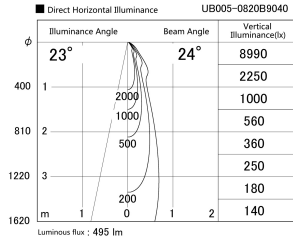

Item no. UB005-0820B9040

Series Name: Bracket type landscape spotlight

Installation	Bracket type
Type	Bracket type landscape spotlight
Fixture wattage	7.2W
Beam angle	24 deg
Color Temp.	4000K
CRI	Ra>90
Luminous	496 lm
Body	Die-cast aluminum alloy
Body finish	N/A
Trim finish	Black
Reflector finish	N/A
IP Rate	IP65
Light source	COB module
Input Voltage	AC220~240V
Dimming Type	Non-Dimmable
Certificate	CE, CCC
Cut Hole	N/A