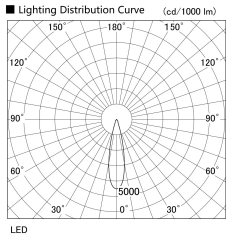

Item no. UB005-0820B9040

Series Name: Bracket type landscape spotlight

Installation	Bracket type
Type	Bracket type landscape spotlight
Fixture wattage	7.2W
Beam angle	24 deg
Color Temp.	4000K
CRI	Ra>90
Luminous	496 lm
Body	Die-cast aluminum alloy
Body finish	N/A
Trim finish	Black
Reflector finish	N/A
IP Rate	IP65
Light source	COB module
Input Voltage	AC220~240V
Dimming Type	Non-Dimmable
Certificate	CE, CCC
Cut Hole	N/A