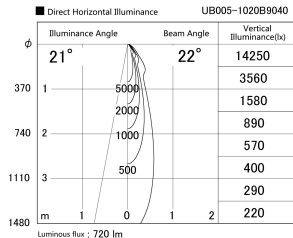

Item no. UB005-1020B9040

Series Name: Bracket type landscape spotlight

| | |
|-------------------|-------------------------|
| Installation Type | Bracket type |
| Fixture wattage | 10.2W |
| Beam angle | 22 deg |
| Color Temp. | 4000K |
| CRI | Ra>90 |
| Luminous | 721 lm |
| Body | Die-cast aluminum alloy |
| Body finish | N/A |
| Trim finish | Black |
| Reflector finish | N/A |
| IP Rate | IP65 |
| Light source | COB module |
| Input Voltage | AC220~240V |
| Dimming Type | Non-Dimmable |
| Certificate | CE, CCC |
| Cut Hole | N/A |