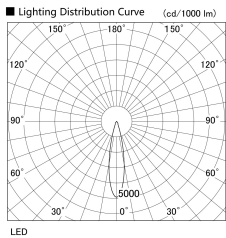

Item no. UB005-1020B9040

Series Name: Bracket type landscape spotlight

| | |
|-------------------|-------------------------|
| Installation Type | Bracket type |
| Fixture wattage | 10.2W |
| Beam angle | 22 deg |
| Color Temp. | 4000K |
| CRI | Ra>90 |
| Luminous | 721 lm |
| Body | Die-cast aluminum alloy |
| Body finish | N/A |
| Trim finish | Black |
| Reflector finish | N/A |
| IP Rate | IP65 |
| Light source | COB module |
| Input Voltage | AC220~240V |
| Dimming Type | Non-Dimmable |
| Certificate | CE, CCC |
| Cut Hole | N/A |