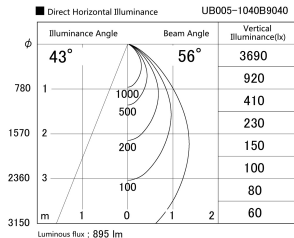

Item no. UB005-1040B9040

Series Name: Bracket type landscape spotlight

Installation	Bracket type
Type	Bracket type landscape spotlight
Fixture wattage	10.2W
Beam angle	56 deg
Color Temp.	4000K
CRI	Ra>90
Luminous	897 lm
Body	Die-cast aluminum alloy
Body finish	N/A
Trim finish	Black
Reflector finish	N/A
IP Rate	IP65
Light source	COB module
Input Voltage	AC220~240V
Dimming Type	Non-Dimmable
Certificate	CE, CCC
Cut Hole	N/A