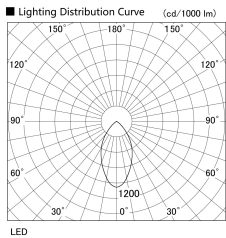

Item no. UB005-1040B9040

Series Name: Bracket type landscape spotlight

Installation	Bracket type
Type	Bracket type landscape spotlight
Fixture wattage	10.2W
Beam angle	56 deg
Color Temp.	4000K
CRI	Ra>90
Luminous	897 lm
Body	Die-cast aluminum alloy
Body finish	N/A
Trim finish	Black
Reflector finish	N/A
IP Rate	IP65
Light source	COB module
Input Voltage	AC220~240V
Dimming Type	Non-Dimmable
Certificate	CE, CCC
Cut Hole	N/A