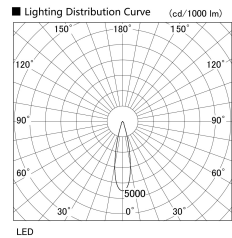

Item no. UB005-0820B9050

Series Name: Bracket type landscape spotlight

LED

Luminous flux : 500 lm

Installation	Bracket type
Type	Bracket type landscape spotlight
Fixture wattage	7.2W
Beam angle	24 deg
Color Temp.	5000K
CRI	Ra>90
Luminous	500 lm
Body	Die-cast aluminum alloy
Body finish	N/A
Trim finish	Black
Reflector finish	N/A
IP Rate	IP65
Light source	COB module
Input Voltage	AC220~240V
Dimming Type	Non-Dimmable
Certificate	CE, CCC
Cut Hole	N/A