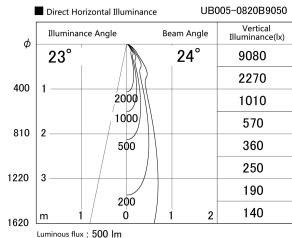

Item no. UB005-0820B9050

Series Name: Bracket type landscape spotlight

LED

Luminous flux : 500 lm

Installation	Bracket type
Type	Bracket type landscape spotlight
Fixture wattage	7.2W
Beam angle	24 deg
Color Temp.	5000K
CRI	Ra>90
Luminous	500 lm
Body	Die-cast aluminum alloy
Body finish	N/A
Trim finish	Black
Reflector finish	N/A
IP Rate	IP65
Light source	COB module
Input Voltage	AC220~240V
Dimming Type	Non-Dimmable
Certificate	CE, CCC
Cut Hole	N/A