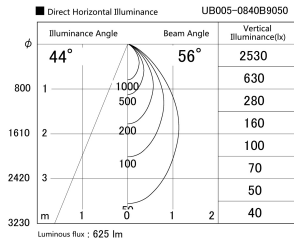

Item no. UB005-0850B9050

Series Name: Bracket type landscape spotlight

| | |
|------------------|-------------------------|
| Installation | Bracket type |
| Type | |
| Fixture wattage | 7.2W |
| Beam angle | 56 deg |
| Color Temp. | 5000K |
| CRI | Ra>90 |
| Luminous | 625 lm |
| Body | Die-cast aluminum alloy |
| Body finish | N/A |
| Trim finish | Black |
| Reflector finish | N/A |
| IP Rate | IP65 |
| Light source | COB module |
| Input Voltage | AC220~240V |
| Dimming Type | Non-Dimmable |
| Certificate | CE, CCC |
| Cut Hole | N/A |