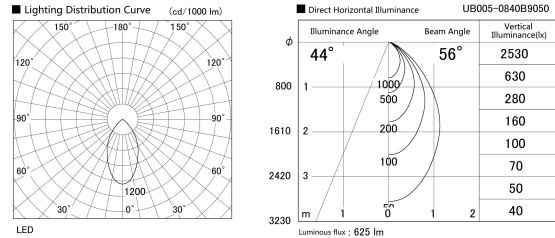

Item no. UB005-0850B9050

Series Name: Bracket type landscape spotlight

Installation	Bracket type
Type	Bracket type landscape spotlight
Fixture wattage	7.2W
Beam angle	56 deg
Color Temp.	5000K
CRI	Ra>90
Luminous	625 lm
Body	Die-cast aluminum alloy
Body finish	N/A
Trim finish	Black
Reflector finish	N/A
IP Rate	IP65
Light source	COB module
Input Voltage	AC220~240V
Dimming Type	Non-Dimmable
Certificate	CE, CCC
Cut Hole	N/A