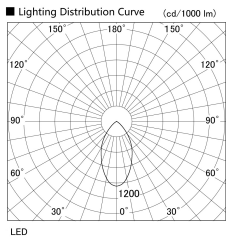

Item no. UB005-0850B9050

Series Name: Bracket type landscape spotlight

| | |
|------------------|-------------------------|
| Installation | Bracket type |
| Type | |
| Fixture wattage | 7.2W |
| Beam angle | 56 deg |
| Color Temp. | 5000K |
| CRI | Ra>90 |
| Luminous | 625 lm |
| Body | Die-cast aluminum alloy |
| Body finish | N/A |
| Trim finish | Black |
| Reflector finish | N/A |
| IP Rate | IP65 |
| Light source | COB module |
| Input Voltage | AC220~240V |
| Dimming Type | Non-Dimmable |
| Certificate | CE, CCC |
| Cut Hole | N/A |