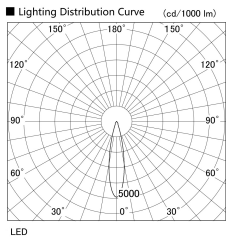

Item no. UB005-1020B9050

Series Name: Bracket type landscape spotlight

Installation Type	Bracket type
Fixture wattage	10.2W
Beam angle	22 deg
Color Temp.	5000K
CRI	Ra>90
Luminous	730 lm
Body	Die-cast aluminum alloy
Body finish	N/A
Trim finish	Black
Reflector finish	N/A
IP Rate	IP65
Light source	COB module
Input Voltage	AC220~240V
Dimming Type	Non-Dimmable
Certificate	CE, CCC
Cut Hole	N/A