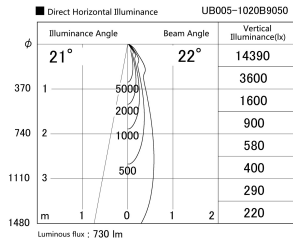

Item no. UB005-1020B9050

Series Name: Bracket type landscape spotlight

Installation Type	Bracket type
Fixture wattage	10.2W
Beam angle	22 deg
Color Temp.	5000K
CRI	Ra>90
Luminous	730 lm
Body	Die-cast aluminum alloy
Body finish	N/A
Trim finish	Black
Reflector finish	N/A
IP Rate	IP65
Light source	COB module
Input Voltage	AC220~240V
Dimming Type	Non-Dimmable
Certificate	CE, CCC
Cut Hole	N/A