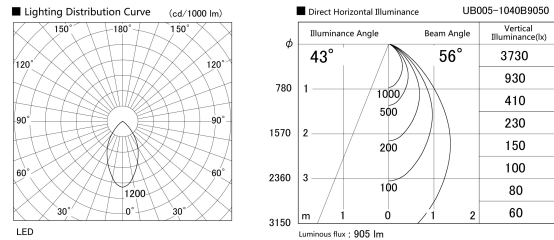

Item no. UB005-1050B9050

Series Name: Bracket type landscape spotlight

Installation	Bracket type
Type	Bracket type landscape spotlight
Fixture wattage	10.2W
Beam angle	56 deg
Color Temp.	5000K
CRI	Ra>90
Luminous	905 lm
Body	Die-cast aluminum alloy
Body finish	N/A
Trim finish	Black
Reflector finish	N/A
IP Rate	IP65
Light source	COB module
Input Voltage	AC220~240V
Dimming Type	Non-Dimmable
Certificate	CE, CCC
Cut Hole	N/A