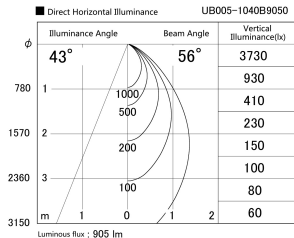

Item no. UB005-1050B9050

Series Name: Bracket type landscape spotlight

Installation Type	Bracket type
Fixture wattage	10.2W
Beam angle	56 deg
Color Temp.	5000K
CRI	Ra>90
Luminous	905 lm
Body	Die-cast aluminum alloy
Body finish	N/A
Trim finish	Black
Reflector finish	N/A
IP Rate	IP65
Light source	COB module
Input Voltage	AC220~240V
Dimming Type	Non-Dimmable
Certificate	CE, CCC
Cut Hole	N/A