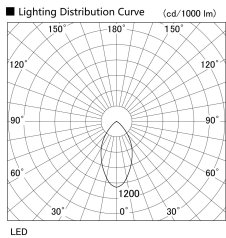

Item no. UB005-1050B9050

Series Name: Bracket type landscape spotlight

Installation Type	Bracket type
Fixture wattage	10.2W
Beam angle	56 deg
Color Temp.	5000K
CRI	Ra>90
Luminous	905 lm
Body	Die-cast aluminum alloy
Body finish	N/A
Trim finish	Black
Reflector finish	N/A
IP Rate	IP65
Light source	COB module
Input Voltage	AC220~240V
Dimming Type	Non-Dimmable
Certificate	CE, CCC
Cut Hole	N/A