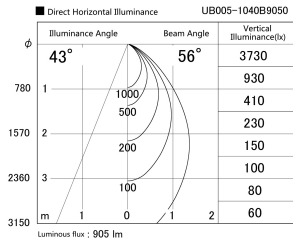

Item no. UB005-1050B9050

Series Name: Bracket type landscape spotlight

Installation Type	Bracket type
Fixture wattage	10.2W
Beam angle	56 deg
Color Temp.	5000K
CRI	Ra>90
Luminous	905 lm
Body	Die-cast aluminum alloy
Body finish	N/A
Trim finish	Black
Reflector finish	N/A
IP Rate	IP65
Light source	COB module
Input Voltage	AC220~240V
Dimming Type	Non-Dimmable
Certificate	CE, CCC
Cut Hole	N/A