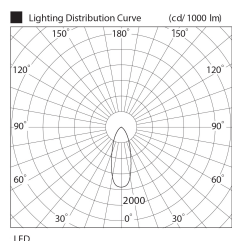

Item no. UB006-GU10W

Series Name: Cylinder type landscape bracket (Up & Down)

Installation	Cylinder type
Type	
Fixture wattage	3.7 x 2W
Beam angle	37 deg
Color Temp.	2700K
CRI	Ra>80
Luminous	366 lm
Body	Die-cast aluminum alloy
Body finish	N/A
Trim finish	White
Reflector finish	N/A
IP Rate	IP65
Light source	COB module
Input Voltage	AC220~240V
Dimming Type	Non-Dimmable
Certificate	CE, CCC
Cut Hole	N/A