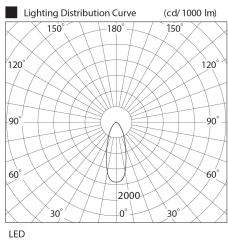

Item no. UB006-GU10W

Series Name: Cylinder type landscape bracket (Up & Down)

Installation	Cylinder type
Type	Cylinder type landscape bracket (Up & Down)
Fixture wattage	3.7 x 2W
Beam angle	37 deg
Color Temp.	2700K
CRI	Ra>80
Luminous	366 lm
Body	Die-cast aluminum alloy
Body finish	N/A
Trim finish	White
Reflector finish	N/A
IP Rate	IP65
Light source	COB module
Input Voltage	AC220~240V
Dimming Type	Non-Dimmable
Certificate	CE, CCC
Cut Hole	N/A