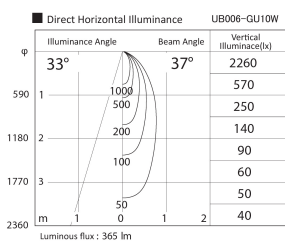

Item no. UB006-GU10W

Series Name: Cylinder type landscape bracket (Up & Down)

Installation	Cylinder type
Type	
Fixture wattage	3.7 x 2W
Beam angle	37 deg
Color Temp.	2700K
CRI	Ra>80
Luminous	366 lm
Body	Die-cast aluminum alloy
Body finish	N/A
Trim finish	White
Reflector finish	N/A
IP Rate	IP65
Light source	COB module
Input Voltage	AC220~240V
Dimming Type	Non-Dimmable
Certificate	CE, CCC
Cut Hole	N/A