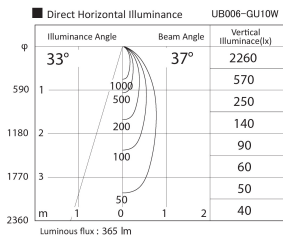

Item no. UB006-GU10W

Series Name: Cylinder type landscape bracket (Up & Down)

Installation	Cylinder type
Type	Cylinder type landscape bracket (Up & Down)
Fixture wattage	3.7 x 2W
Beam angle	37 deg
Color Temp.	2700K
CRI	Ra>80
Luminous	366 lm
Body	Die-cast aluminum alloy
Body finish	N/A
Trim finish	White
Reflector finish	N/A
IP Rate	IP65
Light source	COB module
Input Voltage	AC220~240V
Dimming Type	Non-Dimmable
Certificate	CE, CCC
Cut Hole	N/A