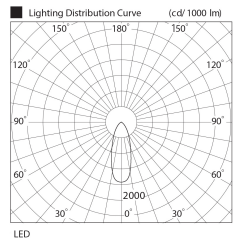

Item no. UB006-GU10B

Series Name: Cylinder type landscape bracket (Up & Down)

Installation	Cylinder type
Type	
Fixture wattage	3.7 x 2W
Beam angle	37 deg
Color Temp.	2700K
CRI	Ra>80
Luminous	366 lm
Body	Die-cast aluminum alloy
Body finish	N/A
Trim finish	Black
Reflector finish	N/A
IP Rate	IP65
Light source	COB module
Input Voltage	AC220~240V
Dimming Type	Non-Dimmable
Certificate	CE, CCC
Cut Hole	N/A