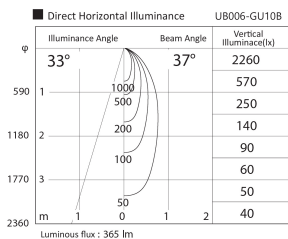

Item no. UB006-GU10B

Series Name: Cylinder type landscape bracket (Up & Down)

Installation	Cylinder type
Type	Cylinder type landscape bracket (Up & Down)
Fixture wattage	3.7 x 2W
Beam angle	37 deg
Color Temp.	2700K
CRI	Ra>80
Luminous	366 lm
Body	Die-cast aluminum alloy
Body finish	N/A
Trim finish	Black
Reflector finish	N/A
IP Rate	IP65
Light source	COB module
Input Voltage	AC220~240V
Dimming Type	Non-Dimmable
Certificate	CE, CCC
Cut Hole	N/A