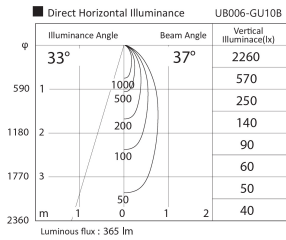

Item no. UB006-GU10B

Series Name: Cylinder type landscape bracket (Up & Down)

Installation	Cylinder type
Type	
Fixture wattage	3.7 x 2W
Beam angle	37 deg
Color Temp.	2700K
CRI	Ra>80
Luminous	366 lm
Body	Die-cast aluminum alloy
Body finish	N/A
Trim finish	Black
Reflector finish	N/A
IP Rate	IP65
Light source	COB module
Input Voltage	AC220~240V
Dimming Type	Non-Dimmable
Certificate	CE, CCC
Cut Hole	N/A