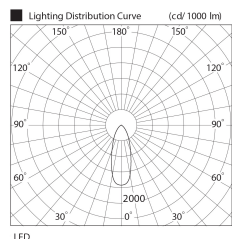

Item no. UB006-GU10B

Series Name: Cylinder type landscape bracket (Up & Down)

Installation	Cylinder type
Type	Cylinder type landscape bracket (Up & Down)
Fixture wattage	3.7 x 2W
Beam angle	37 deg
Color Temp.	2700K
CRI	Ra>80
Luminous	366 lm
Body	Die-cast aluminum alloy
Body finish	N/A
Trim finish	Black
Reflector finish	N/A
IP Rate	IP65
Light source	COB module
Input Voltage	AC220~240V
Dimming Type	Non-Dimmable
Certificate	CE, CCC
Cut Hole	N/A