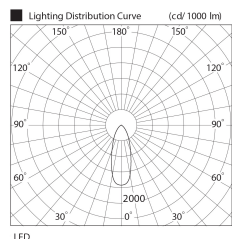

Item no. UB006-GU10S

Series Name: Cylinder type landscape bracket (Up & Down)

Installation	Cylinder type
Type	Cylinder type landscape bracket (Up & Down)
Fixture wattage	3.7 x 2W
Beam angle	37 deg
Color Temp.	2700K
CRI	Ra>80
Luminous	366 lm
Body	Die-cast aluminum alloy
Body finish	N/A
Trim finish	Silver
Reflector finish	N/A
IP Rate	IP65
Light source	COB module
Input Voltage	AC220~240V
Dimming Type	Non-Dimmable
Certificate	CE, CCC
Cut Hole	N/A