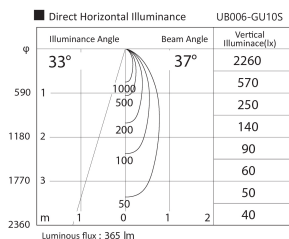

Item no. UB006-GU10S

Series Name: Cylinder type landscape bracket (Up & Down)

Installation	Cylinder type
Type	Cylinder type landscape bracket (Up & Down)
Fixture wattage	3.7 x 2W
Beam angle	37 deg
Color Temp.	2700K
CRI	Ra>80
Luminous	366 lm
Body	Die-cast aluminum alloy
Body finish	N/A
Trim finish	Silver
Reflector finish	N/A
IP Rate	IP65
Light source	COB module
Input Voltage	AC220~240V
Dimming Type	Non-Dimmable
Certificate	CE, CCC
Cut Hole	N/A