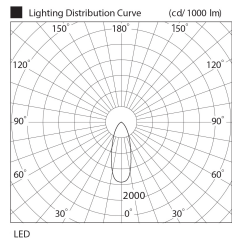

Item no. UB006-GU10S

Series Name: Cylinder type landscape bracket (Up & Down)

Installation	Cylinder type
Type	Cylinder type landscape bracket (Up & Down)
Fixture wattage	3.7 x 2W
Beam angle	37 deg
Color Temp.	2700K
CRI	Ra>80
Luminous	366 lm
Body	Die-cast aluminum alloy
Body finish	N/A
Trim finish	Silver
Reflector finish	N/A
IP Rate	IP65
Light source	COB module
Input Voltage	AC220~240V
Dimming Type	Non-Dimmable
Certificate	CE, CCC
Cut Hole	N/A