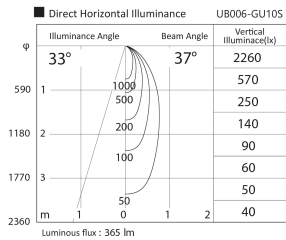

Item no. UB006-GU10S

Series Name: Cylinder type landscape bracket (Up & Down)

Installation	Cylinder type
Type	Cylinder type landscape bracket (Up & Down)
Fixture wattage	3.7 x 2W
Beam angle	37 deg
Color Temp.	2700K
CRI	Ra>80
Luminous	366 lm
Body	Die-cast aluminum alloy
Body finish	N/A
Trim finish	Silver
Reflector finish	N/A
IP Rate	IP65
Light source	COB module
Input Voltage	AC220~240V
Dimming Type	Non-Dimmable
Certificate	CE, CCC
Cut Hole	N/A