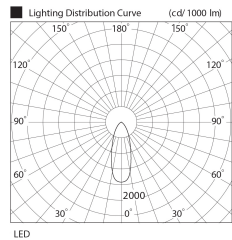

Item no. UB006-GU10S

Series Name: Cylinder type landscape bracket (Up & Down)

Installation	Cylinder type
Type	
Fixture wattage	3.7 x 2W
Beam angle	37 deg
Color Temp.	2700K
CRI	Ra>80
Luminous	366 lm
Body	Die-cast aluminum alloy
Body finish	N/A
Trim finish	Silver
Reflector finish	N/A
IP Rate	IP65
Light source	COB module
Input Voltage	AC220~240V
Dimming Type	Non-Dimmable
Certificate	CE, CCC
Cut Hole	N/A