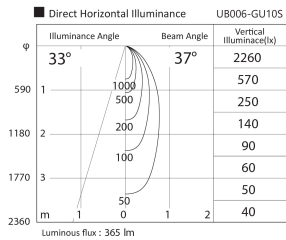

Item no. UB006-GU10S

Series Name: Cylinder type landscape bracket (Up & Down)

Installation	Cylinder type
Type	
Fixture wattage	3.7 x 2W
Beam angle	37 deg
Color Temp.	2700K
CRI	Ra>80
Luminous	366 lm
Body	Die-cast aluminum alloy
Body finish	N/A
Trim finish	Silver
Reflector finish	N/A
IP Rate	IP65
Light source	COB module
Input Voltage	AC220~240V
Dimming Type	Non-Dimmable
Certificate	CE, CCC
Cut Hole	N/A