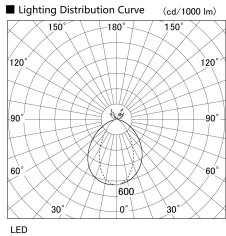

Item no. UB008-06W8027

Series Name: Block type landscape bracket (Up & Down)

Installation	Block type
Type	Block type landscape bracket (Up & Down)
Fixture wattage	3.0 x 2W
Beam angle	97 x 60 deg
Color Temp.	2700K
CRI	Ra>80
Luminous	235 lm
Body	Die-cast aluminum alloy
Body finish	N/A
Trim finish	White
Reflector finish	N/A
IP Rate	IP65
Light source	COB module
Input Voltage	AC220~240V
Dimming Type	Non-Dimmable
Certificate	CE, CCC
Cut Hole	N/A