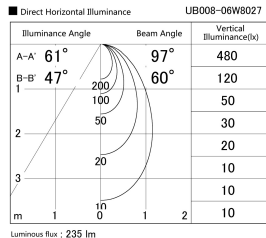

Item no. UB008-06W8027

Series Name: Block type landscape bracket (Up & Down)

Installation	Block type
Type	Block type landscape bracket (Up & Down)
Fixture wattage	3.0 x 2W
Beam angle	97 x 60 deg
Color Temp.	2700K
CRI	Ra>80
Luminous	235 lm
Body	Die-cast aluminum alloy
Body finish	N/A
Trim finish	White
Reflector finish	N/A
IP Rate	IP65
Light source	COB module
Input Voltage	AC220~240V
Dimming Type	Non-Dimmable
Certificate	CE, CCC
Cut Hole	N/A