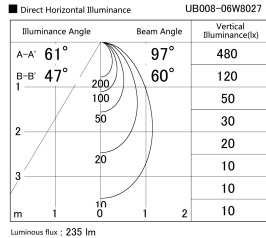

Item no. UB008-06W8027

Series Name: Block type landscape bracket (Up & Down)

Installation	Block type
Type	Block type landscape bracket (Up & Down)
Fixture wattage	3.0 x 2W
Beam angle	97 x 60 deg
Color Temp.	2700K
CRI	Ra>80
Luminous	235 lm
Body	Die-cast aluminum alloy
Body finish	N/A
Trim finish	White
Reflector finish	N/A
IP Rate	IP65
Light source	COB module
Input Voltage	AC220~240V
Dimming Type	Non-Dimmable
Certificate	CE, CCC
Cut Hole	N/A