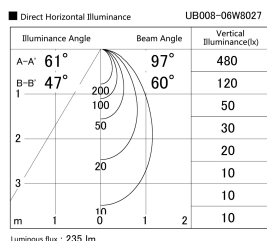

Item no. UB008-06W8027

Series Name: Block type landscape bracket (Up & Down)

Installation	Block type
Type	
Fixture wattage	3.0 x 2W
Beam angle	97 x 60 deg
Color Temp.	2700K
CRI	Ra>80
Luminous	235 lm
Body	Die-cast aluminum alloy
Body finish	N/A
Trim finish	White
Reflector finish	N/A
IP Rate	IP65
Light source	COB module
Input Voltage	AC220~240V
Dimming Type	Non-Dimmable
Certificate	CE, CCC
Cut Hole	N/A