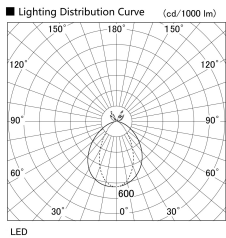

Item no. UB008-06W8027

Series Name: Block type landscape bracket (Up & Down)

Installation	Block type
Type	Block type landscape bracket (Up & Down)
Fixture wattage	3.0 x 2W
Beam angle	97 x 60 deg
Color Temp.	2700K
CRI	Ra>80
Luminous	235 lm
Body	Die-cast aluminum alloy
Body finish	N/A
Trim finish	White
Reflector finish	N/A
IP Rate	IP65
Light source	COB module
Input Voltage	AC220~240V
Dimming Type	Non-Dimmable
Certificate	CE, CCC
Cut Hole	N/A