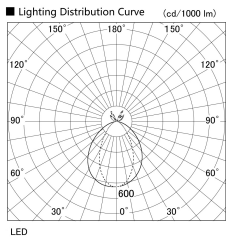

Item no. UB008-06W8030

Series Name: Block type landscape bracket (Up & Down)

Installation	Block type
Type	
Fixture wattage	3.0 x 2W
Beam angle	97 x 60 deg
Color Temp.	2700K
CRI	Ra>80
Luminous	245 lm
Body	Die-cast aluminum alloy
Body finish	N/A
Trim finish	White
Reflector finish	N/A
IP Rate	IP65
Light source	COB module
Input Voltage	AC220~240V
Dimming Type	Non-Dimmable
Certificate	CE, CCC
Cut Hole	N/A