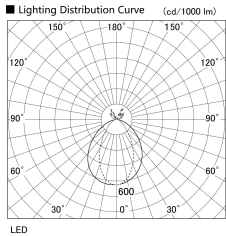

Item no. UB008-06W8030

Series Name: Block type landscape bracket (Up & Down)

Installation	Block type
Type	Block type landscape bracket (Up & Down)
Fixture wattage	3.0 x 2W
Beam angle	97 x 60 deg
Color Temp.	2700K
CRI	Ra>80
Luminous	245 lm
Body	Die-cast aluminum alloy
Body finish	N/A
Trim finish	White
Reflector finish	N/A
IP Rate	IP65
Light source	COB module
Input Voltage	AC220~240V
Dimming Type	Non-Dimmable
Certificate	CE, CCC
Cut Hole	N/A