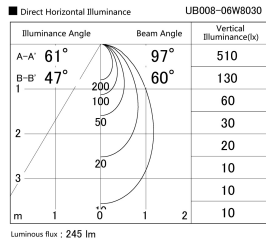

Item no. UB008-06W8030

Series Name: Block type landscape bracket (Up & Down)

Installation	Block type
Type	
Fixture wattage	3.0 x 2W
Beam angle	97 x 60 deg
Color Temp.	2700K
CRI	Ra>80
Luminous	245 lm
Body	Die-cast aluminum alloy
Body finish	N/A
Trim finish	White
Reflector finish	N/A
IP Rate	IP65
Light source	COB module
Input Voltage	AC220~240V
Dimming Type	Non-Dimmable
Certificate	CE, CCC
Cut Hole	N/A