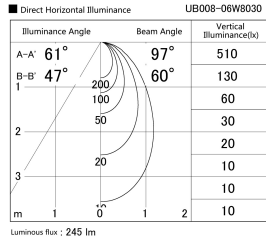

Item no. UB008-06W8030

Series Name: Block type landscape bracket (Up & Down)

Installation	Block type
Type	Block type landscape bracket (Up & Down)
Fixture wattage	3.0 x 2W
Beam angle	97 x 60 deg
Color Temp.	2700K
CRI	Ra>80
Luminous	245 lm
Body	Die-cast aluminum alloy
Body finish	N/A
Trim finish	White
Reflector finish	N/A
IP Rate	IP65
Light source	COB module
Input Voltage	AC220~240V
Dimming Type	Non-Dimmable
Certificate	CE, CCC
Cut Hole	N/A