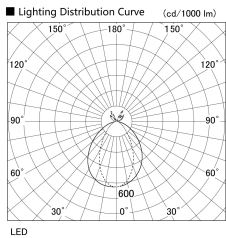

Item no. UB008-06W8040

Series Name: Block type landscape bracket (Up & Down)

Installation	Block type
Type	
Fixture wattage	3.0 x 2W
Beam angle	97 x 60 deg
Color Temp.	2700K
CRI	Ra>80
Luminous	255 lm
Body	Die-cast aluminum alloy
Body finish	N/A
Trim finish	White
Reflector finish	N/A
IP Rate	IP65
Light source	COB module
Input Voltage	AC220~240V
Dimming Type	Non-Dimmable
Certificate	CE, CCC
Cut Hole	N/A