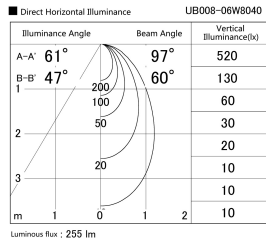

Item no. UB008-06W8040

Series Name: Block type landscape bracket (Up & Down)

Installation	Block type
Type	Block type landscape bracket (Up & Down)
Fixture wattage	3.0 x 2W
Beam angle	97 x 60 deg
Color Temp.	2700K
CRI	Ra>80
Luminous	255 lm
Body	Die-cast aluminum alloy
Body finish	N/A
Trim finish	White
Reflector finish	N/A
IP Rate	IP65
Light source	COB module
Input Voltage	AC220~240V
Dimming Type	Non-Dimmable
Certificate	CE, CCC
Cut Hole	N/A