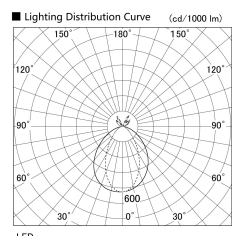

Item no. UB008-06W8040

Series Name: Block type landscape bracket (Up & Down)

Installation	Block type
Type	Block type landscape bracket (Up & Down)
Fixture wattage	3.0 x 2W
Beam angle	97 x 60 deg
Color Temp.	2700K
CRI	Ra>80
Luminous	255 lm
Body	Die-cast aluminum alloy
Body finish	N/A
Trim finish	White
Reflector finish	N/A
IP Rate	IP65
Light source	COB module
Input Voltage	AC220~240V
Dimming Type	Non-Dimmable
Certificate	CE, CCC
Cut Hole	N/A