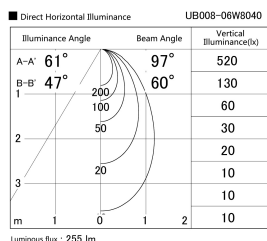

Item no. UB008-06W8040

Series Name: Block type landscape bracket (Up & Down)

Installation	Block type
Type	Block type landscape bracket (Up & Down)
Fixture wattage	3.0 x 2W
Beam angle	97 x 60 deg
Color Temp.	2700K
CRI	Ra>80
Luminous	255 lm
Body	Die-cast aluminum alloy
Body finish	N/A
Trim finish	White
Reflector finish	N/A
IP Rate	IP65
Light source	COB module
Input Voltage	AC220~240V
Dimming Type	Non-Dimmable
Certificate	CE, CCC
Cut Hole	N/A