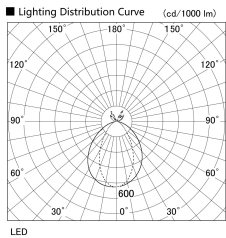

Item no. UB008-06W8040

Series Name: Block type landscape bracket (Up & Down)

Installation	Block type
Type	Block type landscape bracket (Up & Down)
Fixture wattage	3.0 x 2W
Beam angle	97 x 60 deg
Color Temp.	2700K
CRI	Ra>80
Luminous	255 lm
Body	Die-cast aluminum alloy
Body finish	N/A
Trim finish	White
Reflector finish	N/A
IP Rate	IP65
Light source	COB module
Input Voltage	AC220~240V
Dimming Type	Non-Dimmable
Certificate	CE, CCC
Cut Hole	N/A