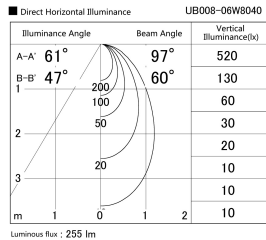

Item no. UB008-06W8040

Series Name: Block type landscape bracket (Up & Down)

Installation	Block type
Type	
Fixture wattage	3.0 x 2W
Beam angle	97 x 60 deg
Color Temp.	2700K
CRI	Ra>80
Luminous	255 lm
Body	Die-cast aluminum alloy
Body finish	N/A
Trim finish	White
Reflector finish	N/A
IP Rate	IP65
Light source	COB module
Input Voltage	AC220~240V
Dimming Type	Non-Dimmable
Certificate	CE, CCC
Cut Hole	N/A