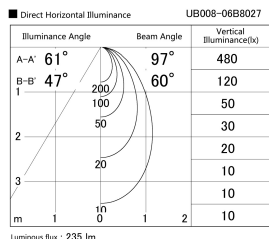

Item no. UB008-06B8027

Series Name: Block type landscape bracket (Up & Down)

Installation	Block type
Type	Block type landscape bracket (Up & Down)
Fixture wattage	3.0 x 2W
Beam angle	97 x 60 deg
Color Temp.	3000K
CRI	Ra>80
Luminous	235 lm
Body	Die-cast aluminum alloy
Body finish	N/A
Trim finish	Black
Reflector finish	N/A
IP Rate	IP65
Light source	COB module
Input Voltage	AC220~240V
Dimming Type	Non-Dimmable
Certificate	CE, CCC
Cut Hole	N/A