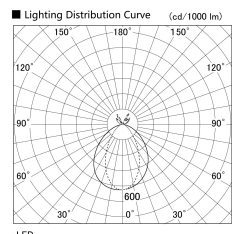

Item no. UB008-06B8027

Series Name: Block type landscape bracket (Up & Down)

Installation	Block type
Type	Block type landscape bracket (Up & Down)
Fixture wattage	3.0 x 2W
Beam angle	97 x 60 deg
Color Temp.	3000K
CRI	Ra>80
Luminous	235 lm
Body	Die-cast aluminum alloy
Body finish	N/A
Trim finish	Black
Reflector finish	N/A
IP Rate	IP65
Light source	COB module
Input Voltage	AC220~240V
Dimming Type	Non-Dimmable
Certificate	CE, CCC
Cut Hole	N/A