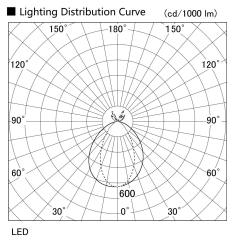

Item no. UB008-06B8027

Series Name: Block type landscape bracket (Up & Down)

Installation	Block type
Type	
Fixture wattage	3.0 x 2W
Beam angle	97 x 60 deg
Color Temp.	3000K
CRI	Ra>80
Luminous	235 lm
Body	Die-cast aluminum alloy
Body finish	N/A
Trim finish	Black
Reflector finish	N/A
IP Rate	IP65
Light source	COB module
Input Voltage	AC220~240V
Dimming Type	Non-Dimmable
Certificate	CE, CCC
Cut Hole	N/A