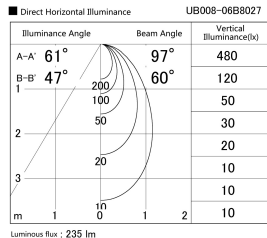

Item no. UB008-06B8027

Series Name: Block type landscape bracket (Up & Down)

Installation	Block type
Type	
Fixture wattage	3.0 x 2W
Beam angle	97 x 60 deg
Color Temp.	3000K
CRI	Ra>80
Luminous	235 lm
Body	Die-cast aluminum alloy
Body finish	N/A
Trim finish	Black
Reflector finish	N/A
IP Rate	IP65
Light source	COB module
Input Voltage	AC220~240V
Dimming Type	Non-Dimmable
Certificate	CE, CCC
Cut Hole	N/A