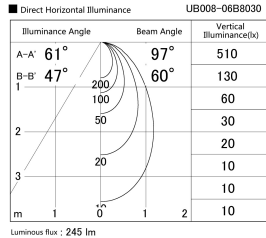

Item no. UB008-06B8030

Series Name: Block type landscape bracket (Up & Down)

Installation	Block type
Type	Block type landscape bracket (Up & Down)
Fixture wattage	3.0 x 2W
Beam angle	97 x 60 deg
Color Temp.	3000K
CRI	Ra>80
Luminous	245 lm
Body	Die-cast aluminum alloy
Body finish	N/A
Trim finish	Black
Reflector finish	N/A
IP Rate	IP65
Light source	COB module
Input Voltage	AC220~240V
Dimming Type	Non-Dimmable
Certificate	CE, CCC
Cut Hole	N/A