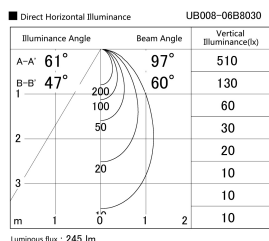

Item no. UB008-06B8030

Series Name: Block type landscape bracket (Up & Down)

Installation	Block type
Type	Block type landscape bracket (Up & Down)
Fixture wattage	3.0 x 2W
Beam angle	97 x 60 deg
Color Temp.	3000K
CRI	Ra>80
Luminous	245 lm
Body	Die-cast aluminum alloy
Body finish	N/A
Trim finish	Black
Reflector finish	N/A
IP Rate	IP65
Light source	COB module
Input Voltage	AC220~240V
Dimming Type	Non-Dimmable
Certificate	CE, CCC
Cut Hole	N/A