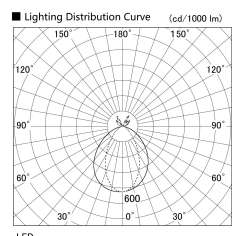

Item no. UB008-06B8030

Series Name: Block type landscape bracket (Up & Down)

| | |
|------------------|-------------------------|
| Installation | Block type |
| Type | |
| Fixture wattage | 3.0 x 2W |
| Beam angle | 97 x 60 deg |
| Color Temp. | 3000K |
| CRI | Ra>80 |
| Luminous | 245 lm |
| Body | Die-cast aluminum alloy |
| Body finish | N/A |
| Trim finish | Black |
| Reflector finish | N/A |
| IP Rate | IP65 |
| Light source | COB module |
| Input Voltage | AC220~240V |
| Dimming Type | Non-Dimmable |
| Certificate | CE, CCC |
| Cut Hole | N/A |