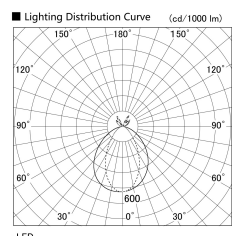

Item no. UB008-06B8030

Series Name: Block type landscape bracket (Up & Down)

Installation	Block type
Type	Block type landscape bracket (Up & Down)
Fixture wattage	3.0 x 2W
Beam angle	97 x 60 deg
Color Temp.	3000K
CRI	Ra>80
Luminous	245 lm
Body	Die-cast aluminum alloy
Body finish	N/A
Trim finish	Black
Reflector finish	N/A
IP Rate	IP65
Light source	COB module
Input Voltage	AC220~240V
Dimming Type	Non-Dimmable
Certificate	CE, CCC
Cut Hole	N/A