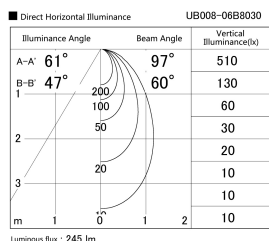

Item no. UB008-06B8030

Series Name: Block type landscape bracket (Up & Down)

| | |
|------------------|-------------------------|
| Installation | Block type |
| Type | |
| Fixture wattage | 3.0 x 2W |
| Beam angle | 97 x 60 deg |
| Color Temp. | 3000K |
| CRI | Ra>80 |
| Luminous | 245 lm |
| Body | Die-cast aluminum alloy |
| Body finish | N/A |
| Trim finish | Black |
| Reflector finish | N/A |
| IP Rate | IP65 |
| Light source | COB module |
| Input Voltage | AC220~240V |
| Dimming Type | Non-Dimmable |
| Certificate | CE, CCC |
| Cut Hole | N/A |