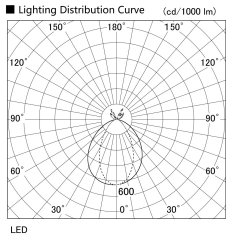

Item no. UB008-06B8030

Series Name: Block type landscape bracket (Up & Down)

Installation	Block type
Type	Block type landscape bracket (Up & Down)
Fixture wattage	3.0 x 2W
Beam angle	97 x 60 deg
Color Temp.	3000K
CRI	Ra>80
Luminous	245 lm
Body	Die-cast aluminum alloy
Body finish	N/A
Trim finish	Black
Reflector finish	N/A
IP Rate	IP65
Light source	COB module
Input Voltage	AC220~240V
Dimming Type	Non-Dimmable
Certificate	CE, CCC
Cut Hole	N/A