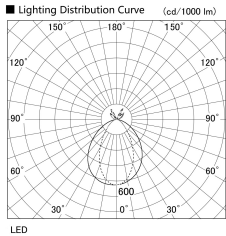

Item no. UB008-06B8040

Series Name: Block type landscape bracket (Up & Down)

Installation	Block type
Type	Block type landscape bracket (Up & Down)
Fixture wattage	3.0 x 2W
Beam angle	97 x 60 deg
Color Temp.	3000K
CRI	Ra>80
Luminous	255 lm
Body	Die-cast aluminum alloy
Body finish	N/A
Trim finish	Black
Reflector finish	N/A
IP Rate	IP65
Light source	COB module
Input Voltage	AC220~240V
Dimming Type	Non-Dimmable
Certificate	CE, CCC
Cut Hole	N/A