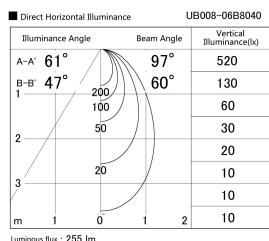

Item no. UB008-06B8040

Series Name: Block type landscape bracket (Up & Down)

Installation	Block type
Type	
Fixture wattage	3.0 x 2W
Beam angle	97 x 60 deg
Color Temp.	3000K
CRI	Ra>80
Luminous	255 lm
Body	Die-cast aluminum alloy
Body finish	N/A
Trim finish	Black
Reflector finish	N/A
IP Rate	IP65
Light source	COB module
Input Voltage	AC220~240V
Dimming Type	Non-Dimmable
Certificate	CE, CCC
Cut Hole	N/A