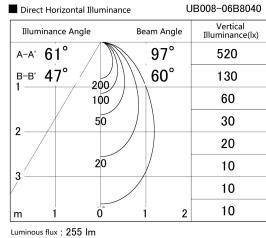

Item no. UB008-06B8040

Series Name: Block type landscape bracket (Up & Down)

Installation	Block type
Type	Block type landscape bracket (Up & Down)
Fixture wattage	3.0 x 2W
Beam angle	97 x 60 deg
Color Temp.	3000K
CRI	Ra>80
Luminous	255 lm
Body	Die-cast aluminum alloy
Body finish	N/A
Trim finish	Black
Reflector finish	N/A
IP Rate	IP65
Light source	COB module
Input Voltage	AC220~240V
Dimming Type	Non-Dimmable
Certificate	CE, CCC
Cut Hole	N/A