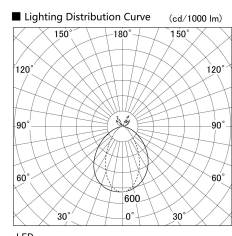

Item no. UB008-06B8040

Series Name: Block type landscape bracket (Up & Down)

Installation	Block type
Type	
Fixture wattage	3.0 x 2W
Beam angle	97 x 60 deg
Color Temp.	3000K
CRI	Ra>80
Luminous	255 lm
Body	Die-cast aluminum alloy
Body finish	N/A
Trim finish	Black
Reflector finish	N/A
IP Rate	IP65
Light source	COB module
Input Voltage	AC220~240V
Dimming Type	Non-Dimmable
Certificate	CE, CCC
Cut Hole	N/A